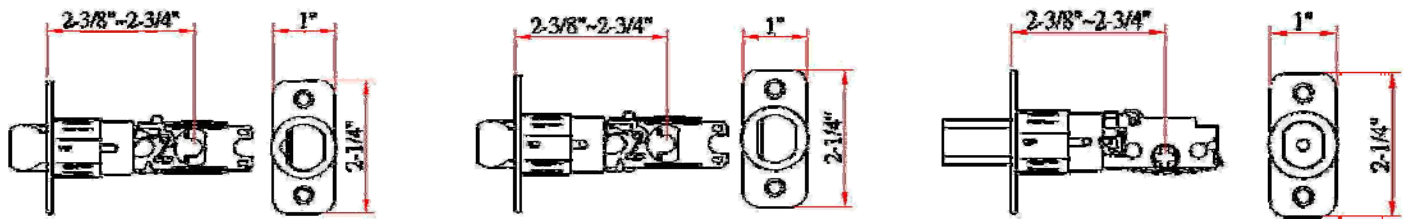

Universal Adjustable Replacement Latches

Specifications

Latch Type	6-Way Latch
Door Prep	—
Backset	Adjustable to 2-3/8" or 2-3/4"
Door	—
Cylinder	—
Faceplate	—
Strike	—
Bolt	(Full 1/2" throw Locksets), (Full 1" throw Deadbolt). Nickel plated.
Door Handing	Non-handed. Reversible for Left or Right hand doors.
Keyway	—
Packaging	Poly Bag - 20 Bag pack per inner pack
Keyed Alike	—

Dimensions

Warranty & Compliances

Warranty	Limited Lifetime Mechanical / 1 year electronics
ANSI/BHMA	Meets ANSI Grade 3 specification
ADA	N/A

Order Codes

	Passage/Privacy	Entry - Deadlocking	Deadbolt
Polished Brass (US3)	783175	783209	783317
Antique Brass (US5)	753749	753848	753855
Satin Nickel (US15)	783324	783316	783332
Oil Rubbed Bronze (US10B)	783357	783340	783365