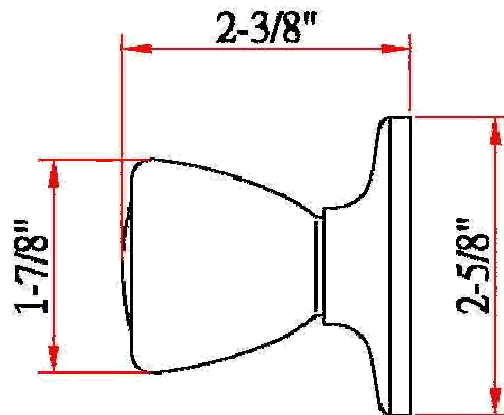

TULIP Dummy Knob

Specifications

Latch Type	—
Door Prep	—
Backset	—
Door Thickness	—
Cylinder	—
Faceplate	—
Strike	—
Latch Bolt	—
Door Handing	Non-handed. Reversible for Left or Right hand doors.
Keyway	—
Keyed Alike	—

Dimensions

Warranty & Compliances

Warranty	Limited Lifetime Mechanical / 5 year Finish
ANSI/BHMA	Meets ANSI Grade 3 specification
ADA	N/A
UL	N/A

Order Codes

Box Pack	2W	
Satin Nickel (US15)	781898	
Polished Brass (US3)	783183	
Antique Brass (US5)	786228	