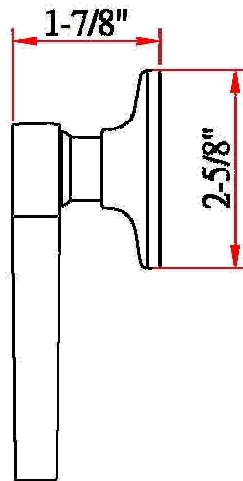

SCROLL Dummy Lever

Specifications

Latch Type	—
Door Prep	—
Backset	—
Door Thickness	—
Cylinder	—
Faceplate	—
Strike	—
Latch Bolt	—
Door Handing	Non-handed. Reversible for Left or Right hand doors.
Keyway	—
Keyed Alike	—

Dimensions

Warranty & Compliances

Warranty	Limited Lifetime Mechanical / 5 year Finish
ANSI/BHMA	Meets ANSI Grade 3 specification
ADA	ADA Compliant (4.13.9)
UL	N/A

ADA COMPLIANT

Order Codes

Box Pack	2W
Satin Nickel (US15)	781815
Polished Brass (US3)	775338
Oil Rubbed Bronze (US10B)	791657
Antique Brass (US5)	755066