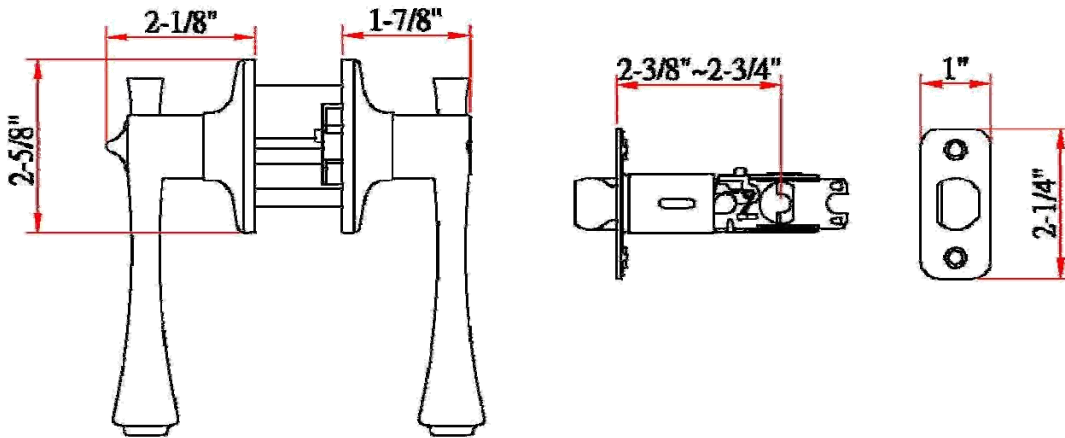

## Specifications

<b>Latch Type</b>	2-Way Latch & Universal Latch available
<b>Door Prep</b>	Cross bore 2-1/8" dia (54mm). Edge bore 1" dia (25mm)
<b>Backset</b>	Adjustable to 2-3/8" or 2-3/4"
<b>Door Thickness</b>	1-3/8" - 1-3/4" door standard
<b>Cylinder</b>	—
<b>Faceplate</b>	1" x 2-1/4" radius corner. (Square and drive-in also available on Universal)
<b>Strike</b>	Standard radius corner . Other options available.
<b>Latch Bolt</b>	Full 1/2" throw. Nickel plated.
<b>Door Handing</b>	Non-handed. Reversible for Left or Right hand doors.
<b>Keyway</b>	—
<b>Keyed Alike</b>	—

## Dimensions

## Order Codes

Box Pack	2W	Universal
Satin Nickel (US15)	755405	755447
Brushed Bronze	702431	

Type:  
Job:  
Order Code:  
Approvals:

Design House reserves the right to make changes in materials, specifications & models at any time. Design House also reserves the right to discontinue product without notice or obligation.