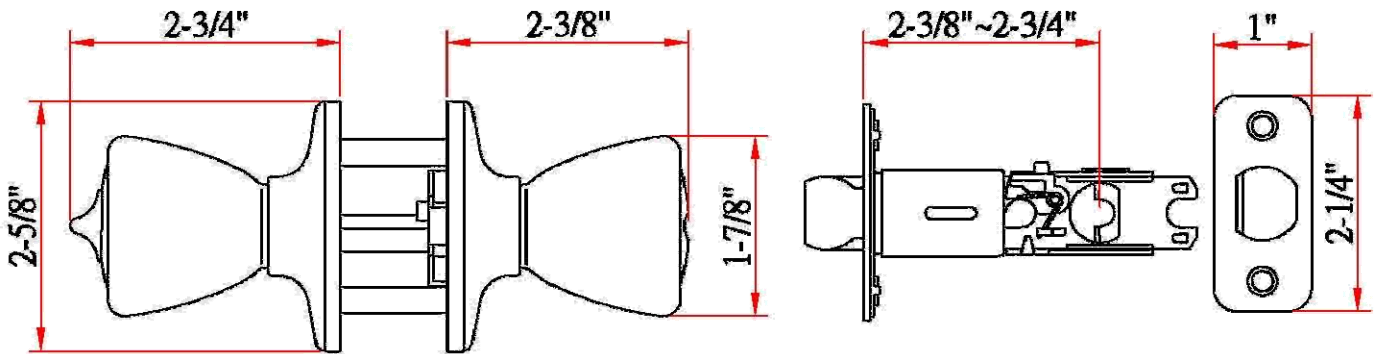

## Specifications

<b>Latch Type</b>	2-Way Latch & Universal Latch available
<b>Door Prep</b>	Cross bore 2-1/8" dia (54mm). Edge bore 1" dia (25mm)
<b>Backset</b>	Adjustable to 2-3/8" or 2-3/4"
<b>Door Thickness</b>	1-3/8" - 1-3/4" door standard
<b>Cylinder</b>	—
<b>Faceplate</b>	1" x 2-1/4" radius corner. (Square and drive-in also available on Universal)
<b>Strike</b>	Standard radius corner . Other options available.
<b>Latch Bolt</b>	Full 1/2" throw. Nickel plated.
<b>Door Handing</b>	Non-handed. Reversible for Left or Right hand doors.

## Dimensions