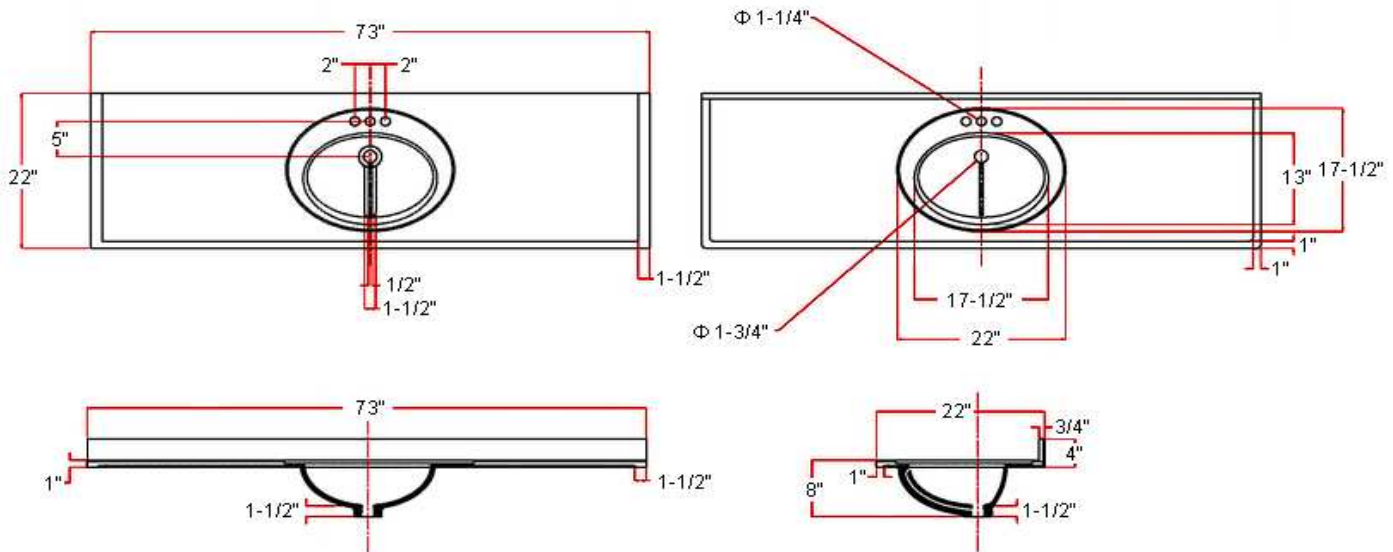

73" x 22" Single Bowl Vanity Top

Specifications

- Material Content:** Cultured Marble
- Back splash:** Integrated
- Color:** Solid White
- Faucet Holes:** 3 holes, 4" center mount

Dimensions

Warranty & Compliances