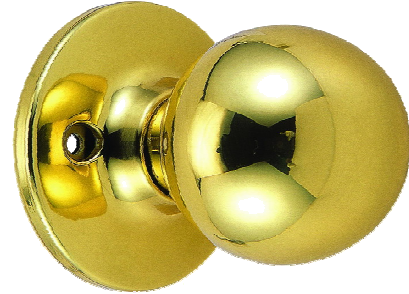

ROYALTON Interior (Ball)

Specifications

Latch Type	—
Door Prep	—
Backset	—
Door Thickness	—
Cylinder	—
Faceplate	—
Strike	—
Latch Bolt	—
Door Handing	Non-handed. Reversible for Left or Right hand doors.
Keyway	—
Keyed Alike	—

Dimensions

Warranty & Compliances

Warranty	Limited Lifetime Mechanical / 5 year Finish
ANSI/BHMA	Meets ANSI Grade 3 specification
ADA	N/A
UL	N/A

Order Codes

Box Pack	2W	
Satin Nickel (US15)	731158	
Polished Brass (US3)	731125	
Oil Rubbed Bronze (US10B)	731166	