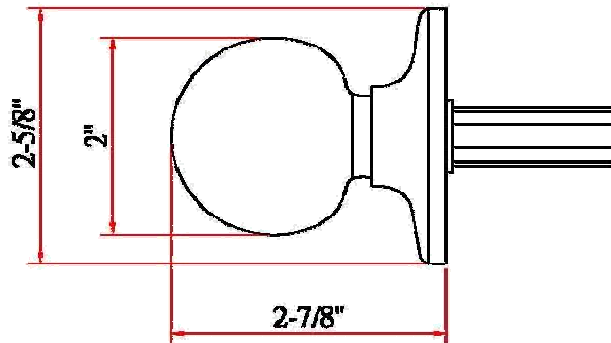

ROYALTON Interior (Ball)

Specifications

Latch Type	—
Door Prep	—
Backset	—
Door Thickness	—
Cylinder	—
Faceplate	—
Strike	—
Latch Bolt	—
Door Handing	Non-handed. Reversible for Left or Right hand doors.
Keyway	—
Keyed Alike	—

Dimensions

Warranty & Compliances

Warranty	Limited Lifetime Mechanical / 5 year Finish
ANSI/BHMA	Meets ANSI Grade 3 specification
ADA	N/A
UL	N/A

Order Codes

Box Pack	2W	
Satin Nickel (US15)	731158	
Polished Brass (US3)	731125	
Oil Rubbed Bronze (US10B)	731166	