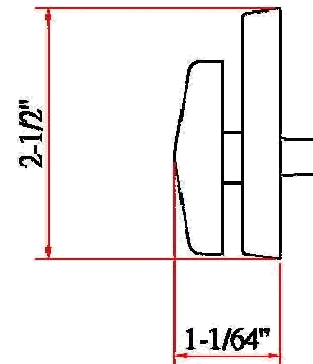

ROYALTON Interior (Ball)

Specifications

Latch Type	—
Door Prep	—
Backset	—
Door Thickness	—
Cylinder	—
Faceplate	—
Strike	—
Latch Bolt	—
Door Handing	Non-handed. Reversible for Left or Right hand doors.
Keyway	—
Keyed Alike	—

Dimensions

Warranty & Compliances

Warranty	Limited Lifetime Mechanical / 5 year Finish
ANSI/BHMA	Meets ANSI Grade 3 specification
ADA	N/A
UL	N/A

Order Codes

Box Pack	2W	
Satin Nickel (US15)	731158	
Polished Brass (US3)	731125	
Oil Rubbed Bronze (US10B)	731166	