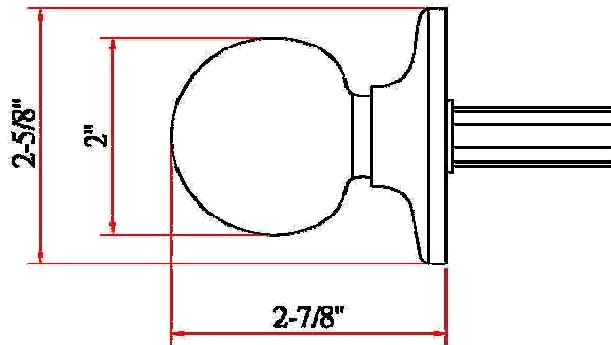

## Specifications

Latch Type	---
Door Prep	---
Backset	---
Door Thickness	---
Cylinder	---
Faceplate	---
Strike	---
Latch Bolt	---
Door Handing	Non-handed. Reversible for Left or Right hand doors.
Keyway	---
Keyed Alike	---

## Dimensions