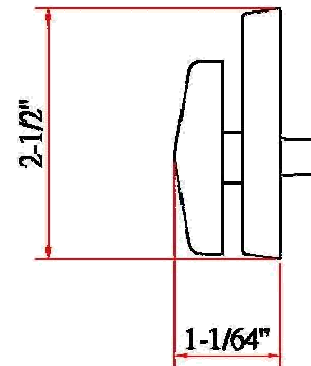

## Specifications

Latch Type	---
Door Prep	---
Backset	---
Door Thickness	---
Cylinder	---
Faceplate	---
Strike	---
Latch Bolt	---
Door Handing	Non-handed. Reversible for Left or Right hand doors.
Keyway	---
Keyed Alike	---

## Dimensions

## Order Codes

Box Pack	2W
Satin Nickel (US15)	731158
Polished Brass (US3)	731125
Oil Rubbed Bronze (US10B)	731166

Type:
Job:
Order Code:
Approvals:

Design House reserves the right to make changes in materials, specifications & models at any time. Design House also reserves the right to discontinue product without notice or obligation.