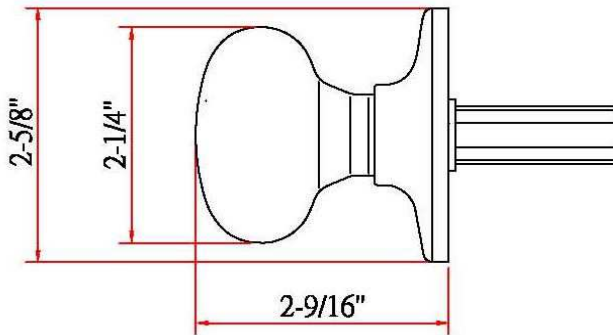

ROYALTON Interior (Cambridge)

Specifications

Latch Type	—
Door Prep	—
Backset	—
Door Thickness	—
Cylinder	—
Faceplate	—
Strike	—
Latch Bolt	—
Door Handing	Non-handed. Reversible for Left or Right hand doors.
Keyway	—
Keyed Alike	—

Dimensions

Warranty & Compliances

Warranty	Limited Lifetime Mechanical / 5 year Finish
ANSI/BHMA	Meets ANSI Grade 3 specification
ADA	N/A
UL	N/A

Order Codes

Box Pack	2W	
Satin Nickel (US15)	731109	
Polished Brass (US3)	731075	
Oil Rubbed Bronze (US10B)	731117	
Antique Brass (US5)	754978	