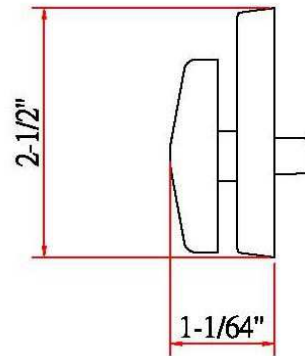

ROYALTON Interior (Cambridge)

Specifications

Latch Type	—
Door Prep	—
Backset	—
Door Thickness	—
Cylinder	—
Faceplate	—
Strike	—
Latch Bolt	—
Door Handing	Non-handed. Reversible for Left or Right hand doors.
Keyway	—
Keyed Alike	—

Dimensions

Warranty & Compliances

Warranty	Limited Lifetime Mechanical / 5 year Finish
ANSI/BHMA	Meets ANSI Grade 3 specification
ADA	N/A
UL	N/A

Order Codes

Box Pack	2W	
Satin Nickel (US15)	731109	
Polished Brass (US3)	731075	
Oil Rubbed Bronze (US10B)	731117	
Antique Brass (US5)	754978	