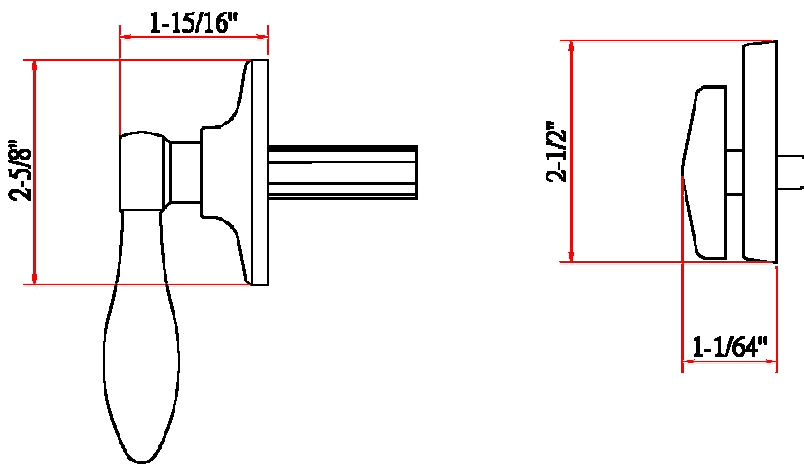

ROYALTON Interior (Springdale)

Specifications

Latch Type	—
Door Prep	—
Backset	—
Door Thickness	—
Cylinder	—
Faceplate	—
Strike	—
Latch Bolt	—
Door Handing	Non-handed. Reversible for Left or Right hand doors.
Keyway	—
Keyed Alike	—

Dimensions

Warranty & Compliances

Warranty	Limited Lifetime Mechanical / 5 year Finish
ANSI/BHMA	Meets ANSI Grade 3 specification
ADA	N/A
UL	N/A

Order Codes

Box Pack	2W	
Satin Nickel (US15)	731026	TRU MATCH
Polished Brass (US3)	731018	TRU MATCH
Oil Rubbed Bronze (US10B)	731034	TRU MATCH