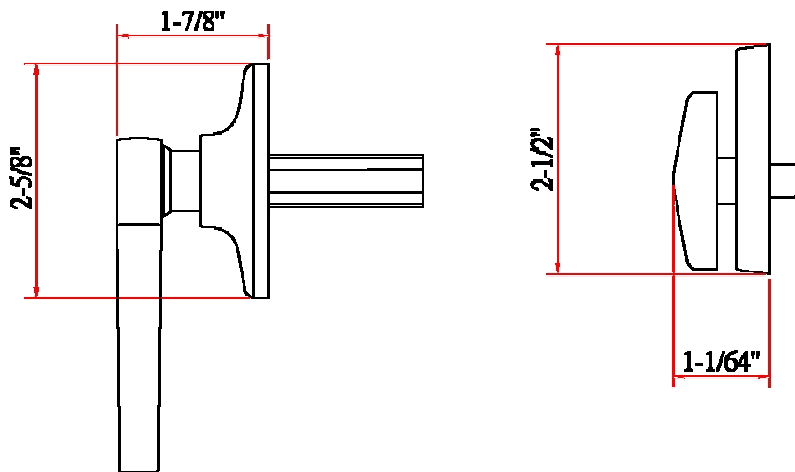

## Specifications

Latch Type	—
Door Prep	—
Backset	—
Door Thickness	—
Cylinder	—
Faceplate	—
Strike	—
Latch Bolt	—
Door Handing	Non-handed. Reversible for Left or Right hand doors.
Keyway	—
Keyed Alike	—

## Dimensions