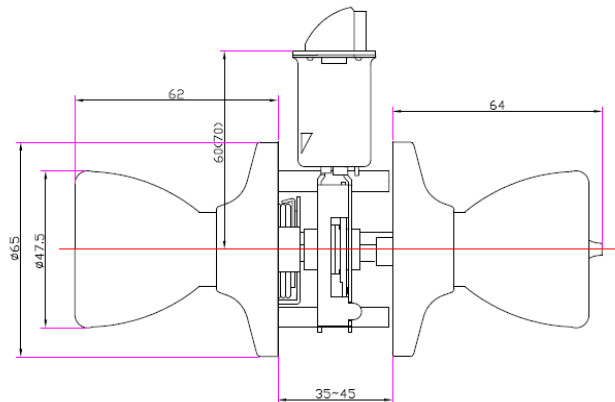

Dimensions

Warranty & Compliances

Warranty	Limited Lifetime Mechanical / 5 year Finish
ANSI/BHMA	Meets ANSI Grade 3 certified
ADA	N/A
UL	N/A

Order Codes

View Pack

Polished Brass (US3)	728311
Antique Brass	728360
Satin Nickel	728675
Oil Rubbed Bronze	728725

Type:
Job:
Order Code:
Approvals: