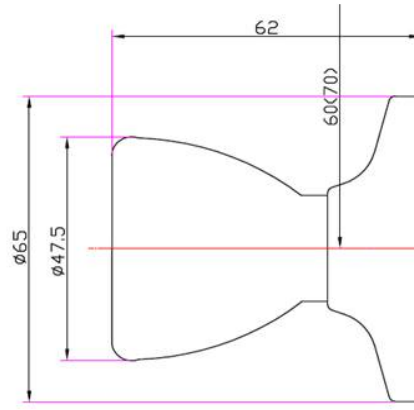

# TERRACE (Half Moon Spindle) Dummy Knob

## Specifications

Latch Type	-
Door Prep	-
Backset	-
Door Thickness	-
Cylinder	-
Faceplate	-
Strike	-
Bolt	-
Door Handing	Non-handed. Reversible for Left or Right hand doors.
Keyway	-
Keyed Alike	-

## Dimensions