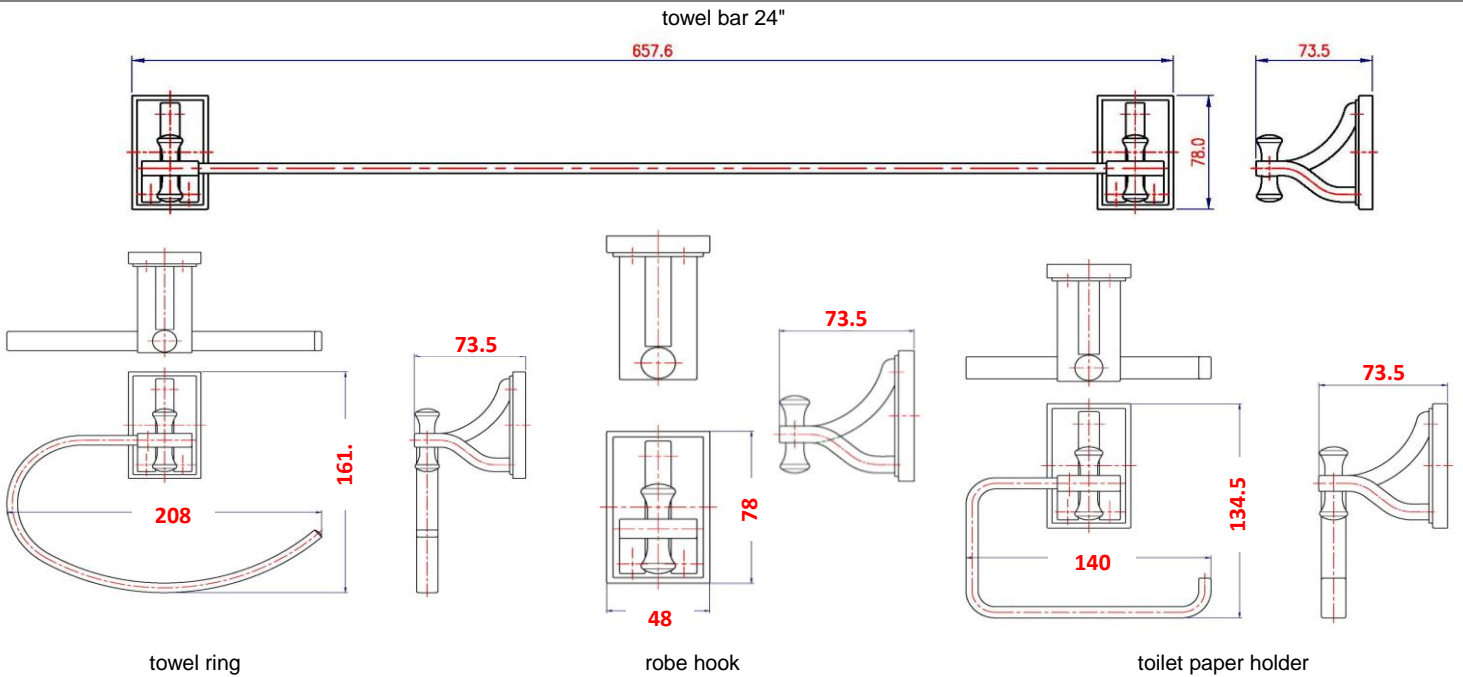

ZEPHYR Bath Accessories Collection

Specifications

Material Content zinc base, aluminum tube, aluminum ring
Installation hardware included

Dimensions

Warranty & Compliances

Warranty 1 Year Limited Warranty

Order Codes & Finishes/Colors

	mfg# / menards#	mfg# / menards#	mfg# / menards#
	24" towel bar	18" towel bar	toilet paper holder
Satin Nickel	728618 / 6751203	728659 / 6751207	728634 / 6751205
Oil Rubbed Bronze	728568 / 6751198	728600 / 6751202	728584 / 6751200
	towel ring	robe hook	
Satin Nickel	728626 / 6751204	728642 / 6751206	
Oil Rubbed Bronze	728576 / 6751199	728592 / 6751201	