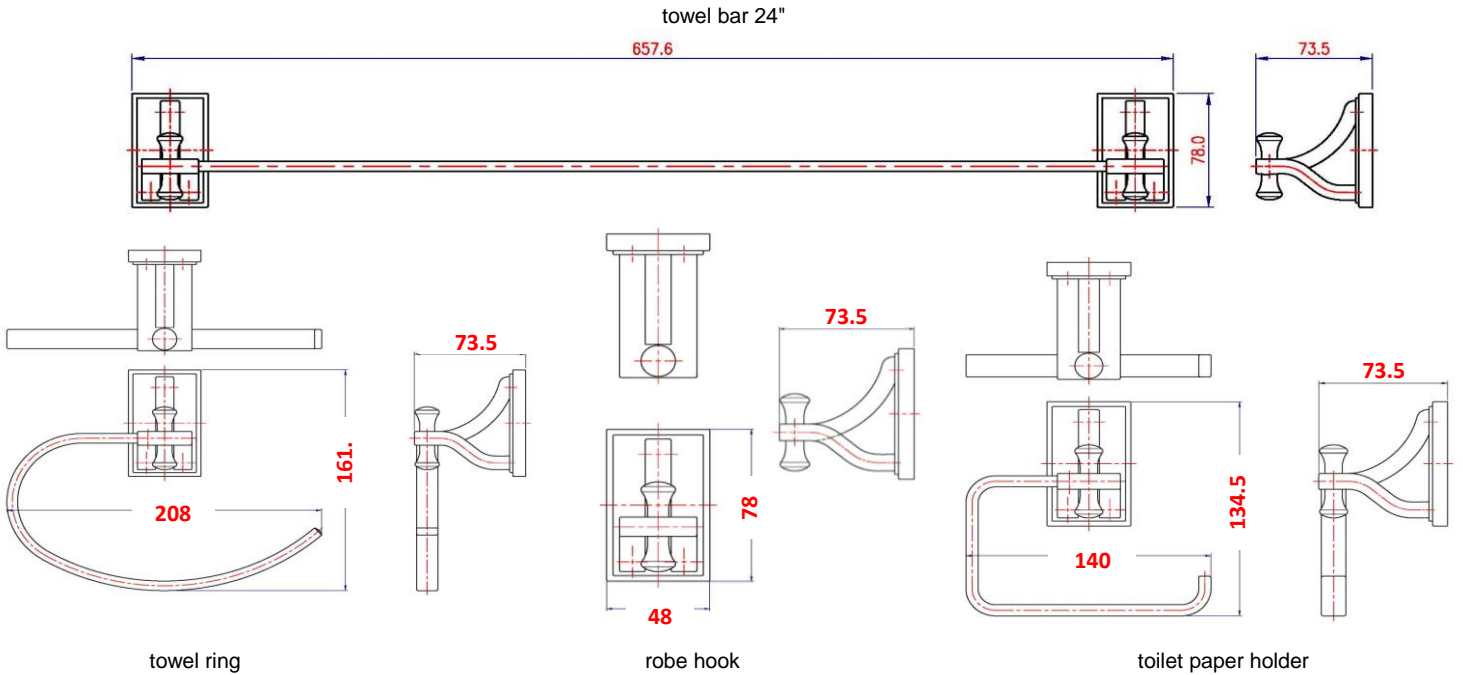

ZEPHYR Bath Accessories Collection

Specifications

Material Content zinc base, aluminum tube, aluminum ring
Installation hardware included

Dimensions

Warranty & Compliances

Warranty 1 Year Limited Warranty

Order Codes & Finishes/Colors

	mfg# / menards#	mfg# / menards#	mfg# / menards#
	24" towel bar	18" towel bar	toilet paper holder
Satin Nickel	728618 / 6751203	728659 / 6751207	728634 / 6751205
Oil Rubbed Bronze	728568 / 6751198	728600 / 6751202	728584 / 6751200
	towel ring	robe hook	
Satin Nickel	728626 / 6751204	728642 / 6751206	
Oil Rubbed Bronze	728576 / 6751199	728592 / 6751201	