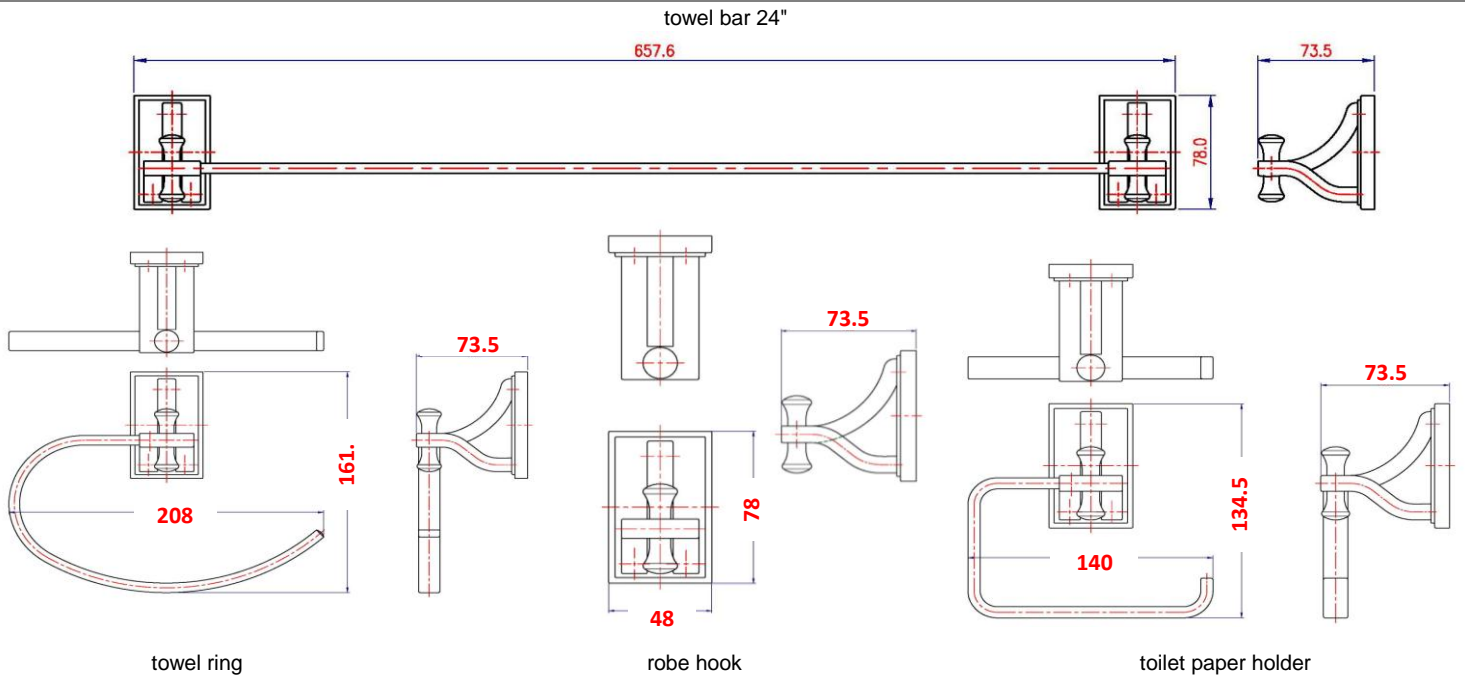

ZEPHYR Bath Accessories Collection

Specifications

Material Content zinc base, aluminum tube, aluminum ring
Installation hardware included

Dimensions

Warranty & Compliances

Warranty 1 Year Limited Warranty

Order Codes & Finishes/Colors

	mfg# / menards#	mfg# / menards#	mfg# / menards#
	24" towel bar	18" towel bar	toilet paper holder
Satin Nickel	728618 / 6751203	728659 / 6751207	728634 / 6751205
Oil Rubbed Bronze	728568 / 6751198	728600 / 6751202	728584 / 6751200
	towel ring	robe hook	
Satin Nickel	728626 / 6751204	728642 / 6751206	
Oil Rubbed Bronze	728576 / 6751199	728592 / 6751201	