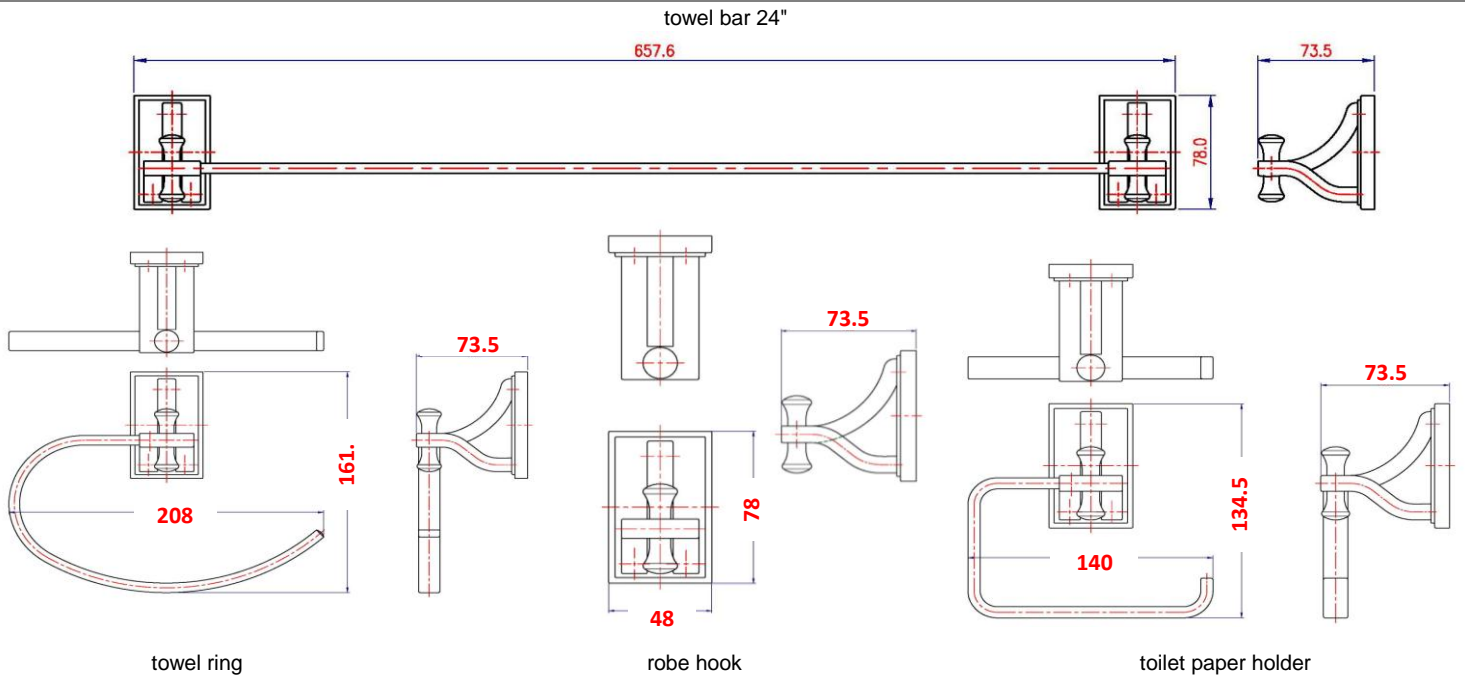

## Specifications

**Material Content** zinc base, aluminum tube, aluminum ring  
**Installation hardware** included

## Dimensions

## Order Codes & Finishes/Colors

	mfg# / menards#	mfg# / menards#	mfg# / menards#
	<b>24" towel bar</b>	<b>18" towel bar</b>	<b>toilet paper holder</b>
<b>Satin Nickel</b>	728618 / 6751203	728659 / 6751207	728634 / 6751205
<b>Oil Rubbed Bronze</b>	728568 / 6751198	728600 / 6751202	728584 / 6751200
	<b>towel ring</b>	<b>robe hook</b>	
<b>Satin Nickel</b>	728626 / 6751204	728642 / 6751206	
<b>Oil Rubbed Bronze</b>	728576 / 6751199	728592 / 6751201	