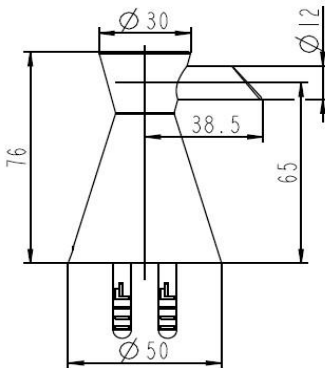

FERRARA Bath Accessories Collection

Specifications

Material Content zinc base, aluminum tube, aluminum ring
Installation hardware included

Dimensions

towel bar 18"

towel bar 24"

double towel bar 24"

towel ring

robe hook

toilet paper holder

Warranty & Compliances

Warranty 1 Year Limited Warranty

Order Codes & Finishes/Colors

	mfg# / menards#	mfg# / menards#	mfg# / menards#
	24" towel bar	24" double towel bar	18" towel bar
Polished Chrome	728543 / 6751196	728550 / 6751197	728535 / 6751195
	mfg# / menards#	mfg# / menards#	mfg# / menards#
	towel ring	robe hook	toilet paper holder
Polished Chrome	728527 / 6751194	728519 / 6751193	728501 / 6751192