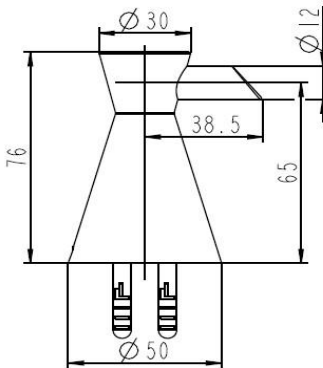

FERRARA Bath Accessories Collection

Specifications

Material Content zinc base, aluminum tube, aluminum ring
Installation hardware included

Dimensions

towel bar 18"

towel bar 24"

double towel bar 24"

towel ring

robe hook

toilet paper holder

Warranty & Compliances

Warranty 1 Year Limited Warranty

Order Codes & Finishes/Colors

	mfg# / menards#	mfg# / menards#	mfg# / menards#
	24" towel bar	24" double towel bar	18" towel bar
Polished Chrome	728543 / 6751196	728550 / 6751197	728535 / 6751195
	mfg# / menards#	mfg# / menards#	mfg# / menards#
	towel ring	robe hook	toilet paper holder
Polished Chrome	728527 / 6751194	728519 / 6751193	728501 / 6751192