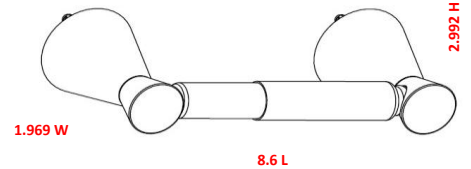

FERRARA Bath Accessories Collection

Specifications

Material Content zinc base, aluminum tube, aluminum ring
Installation hardware included

Dimensions

towel bar 18"

towel bar 24"

double towel bar 24"

towel ring

robe hook

toilet paper holder

Warranty & Compliances

Warranty 1 Year Limited Warranty

Order Codes & Finishes/Colors

	mfg# / menards#	mfg# / menards#	mfg# / menards#
	24" towel bar	24" double towel bar	18" towel bar
Polished Chrome	728543 / 6751196	728550 / 6751197	728535 / 6751195
	mfg# / menards#	mfg# / menards#	mfg# / menards#
	towel ring	robe hook	toilet paper holder
Polished Chrome	728527 / 6751194	728519 / 6751193	728501 / 6751192