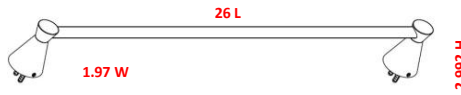

FERRARA Bath Accessories Collection

Specifications

Material Content zinc base, aluminum tube, aluminum ring
Installation hardware included

Dimensions

towel bar 18"

towel bar 24"

double towel bar 24"

towel ring

robe hook

toilet paper holder

Warranty & Compliances

Warranty 1 Year Limited Warranty

Order Codes & Finishes/Colors

	mfg# / menards#	mfg# / menards#	mfg# / menards#
	24" towel bar	24" double towel bar	18" towel bar
Polished Chrome	728543 / 6751196	728550 / 6751197	728535 / 6751195
	mfg# / menards#	mfg# / menards#	mfg# / menards#
	towel ring	robe hook	toilet paper holder
Polished Chrome	728527 / 6751194	728519 / 6751193	728501 / 6751192