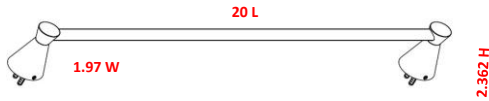

FERRARA Bath Accessories Collection

Specifications

Material Content zinc base, aluminum tube, aluminum ring
Installation hardware included

Dimensions

towel bar 18"

towel bar 24"

double towel bar 24"

towel ring

robe hook

toilet paper holder

Warranty & Compliances

Warranty 1 Year Limited Warranty

Order Codes & Finishes/Colors

	mfg# / menards#	mfg# / menards#	mfg# / menards#
	24" towel bar	24" double towel bar	18" towel bar
Polished Chrome	728543 / 6751196	728550 / 6751197	728535 / 6751195
	mfg# / menards#	mfg# / menards#	mfg# / menards#
	towel ring	robe hook	toilet paper holder
Polished Chrome	728527 / 6751194	728519 / 6751193	728501 / 6751192