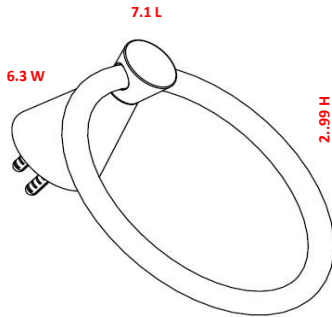

FERRARA Bath Accessories Collection

Specifications

Material Content zinc base, aluminum tube, aluminum ring
Installation hardware included

Dimensions

towel bar 18"

towel bar 24"

double towel bar 24"

towel ring

robe hook

toilet paper holder

Warranty & Compliances

Warranty 1 Year Limited Warranty

Order Codes & Finishes/Colors

	mfg# / menards#	mfg# / menards#	mfg# / menards#
	24" towel bar	24" double towel bar	18" towel bar
Polished Chrome	728543 / 6751196	728550 / 6751197	728535 / 6751195
	mfg# / menards#	mfg# / menards#	mfg# / menards#
	towel ring	robe hook	toilet paper holder
Polished Chrome	728527 / 6751194	728519 / 6751193	728501 / 6751192