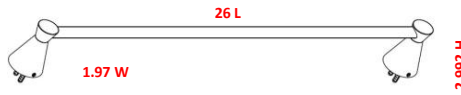

FERRARA Bath Accessories Collection

Specifications

Material Content zinc base, aluminum tube, aluminum ring
Installation hardware included

Dimensions

towel bar 18"

towel bar 24"

double towel bar 24"

towel ring

robe hook

toilet paper holder

Warranty & Compliances

Warranty 1 Year Limited Warranty

Order Codes & Finishes/Colors

	mfg# / menards#	mfg# / menards#	mfg# / menards#
Polished Chrome	24" towel bar 728543 / 6751196	24" double towel bar 728550 / 6751197	18" towel bar 728535 / 6751195
Polished Chrome	towel ring 728527 / 6751194	robe hook 728519 / 6751193	toilet paper holder 728501 / 6751192