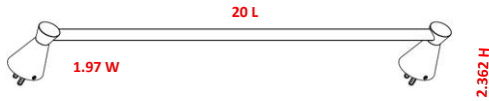

FERRARA Bath Accessories Collection

Specifications

Material Content zinc base, aluminum tube, aluminum ring
Installation hardware included

Dimensions

towel bar 18"

towel bar 24"

double towel bar 24"

towel ring

robe hook

toilet paper holder

Warranty & Compliances

Warranty 1 Year Limited Warranty

Order Codes & Finishes/Colors

	mfg# / menards#	mfg# / menards#	mfg# / menards#
Polished Chrome	24" towel bar 728543 / 6751196	24" double towel bar 728550 / 6751197	18" towel bar 728535 / 6751195
Polished Chrome	towel ring 728527 / 6751194	robe hook 728519 / 6751193	toilet paper holder 728501 / 6751192