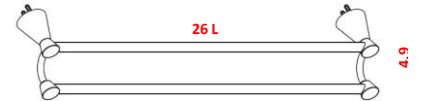

FERRARA Bath Accessories Collection

Specifications

Material Content zinc base, aluminum tube, aluminum ring
Installation hardware included

Dimensions

towel bar 18"

towel bar 24"

double towel bar 24"

towel ring

robe hook

toilet paper holder

Warranty & Compliances

Warranty 1 Year Limited Warranty

Order Codes & Finishes/Colors

	mfg# / menards#	mfg# / menards#	mfg# / menards#
Polished Chrome	24" towel bar 728543 / 6751196	24" double towel bar 728550 / 6751197	18" towel bar 728535 / 6751195
Polished Chrome	towel ring 728527 / 6751194	robe hook 728519 / 6751193	toilet paper holder 728501 / 6751192