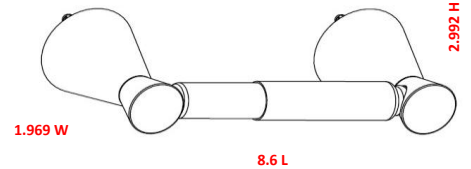

FERRARA Bath Accessories Collection

Specifications

Material Content zinc base, aluminum tube, aluminum ring
Installation hardware included

Dimensions

towel bar 18"

towel bar 24"

double towel bar 24"

towel ring

robe hook

toilet paper holder

Warranty & Compliances

Warranty 1 Year Limited Warranty

Order Codes & Finishes/Colors

	mfg# / menards#	mfg# / menards#	mfg# / menards#
Polished Chrome	24" towel bar 728543 / 6751196	24" double towel bar 728550 / 6751197	18" towel bar 728535 / 6751195
Polished Chrome	towel ring 728527 / 6751194	robe hook 728519 / 6751193	toilet paper holder 728501 / 6751192