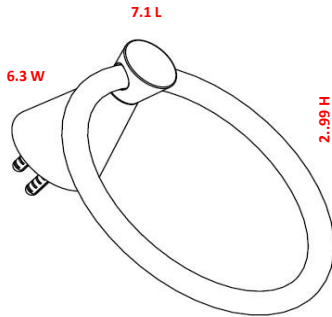

FERRARA Bath Accessories Collection

Specifications

Material Content zinc base, aluminum tube, aluminum ring
Installation hardware included

Dimensions

towel bar 18"

towel bar 24"

double towel bar 24"

towel ring

robe hook

toilet paper holder

Warranty & Compliances

Warranty 1 Year Limited Warranty

Order Codes & Finishes/Colors

	mfg# / menards#	mfg# / menards#	mfg# / menards#
Polished Chrome	24" towel bar 728543 / 6751196	24" double towel bar 728550 / 6751197	18" towel bar 728535 / 6751195
Polished Chrome	towel ring 728527 / 6751194	robe hook 728519 / 6751193	toilet paper holder 728501 / 6751192