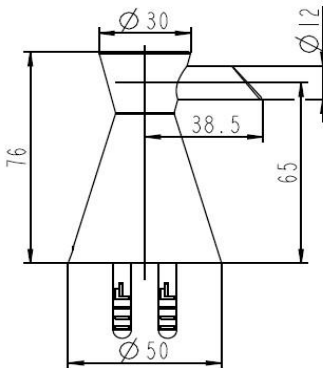

FERRARA Bath Accessories Collection

Specifications

Material Content zinc base, aluminum tube, aluminum ring
Installation hardware included

Dimensions

towel bar 18"

towel bar 24"

double towel bar 24"

towel ring

robe hook

toilet paper holder

Warranty & Compliances

Warranty 1 Year Limited Warranty

Order Codes & Finishes/Colors

	mfg# / menards#	mfg# / menards#	mfg# / menards#
Polished Chrome	24" towel bar 728543 / 6751196	24" double towel bar 728550 / 6751197	18" towel bar 728535 / 6751195
Polished Chrome	towel ring 728527 / 6751194	robe hook 728519 / 6751193	toilet paper holder 728501 / 6751192