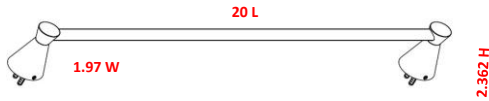

FERRARA Bath Accessories Collection

Specifications

Material Content zinc base, aluminum tube, aluminum ring
Installation hardware included

Dimensions

towel bar 18"

towel bar 24"

double towel bar 24"

towel ring

robe hook

toilet paper holder

Warranty & Compliances

Warranty 1 Year Limited Warranty

Order Codes & Finishes/Colors

| | mfg# / menards# | mfg# / menards# | mfg# / menards# |
|------------------------|--|---|--|
| Polished Chrome | 24" towel bar 728543 / 6751196 | 24" double towel bar 728550 / 6751197 | 18" towel bar 728535 / 6751195 |
| Polished Chrome | towel ring 728527 / 6751194 | robe hook 728519 / 6751193 | toilet paper holder 728501 / 6751192 |