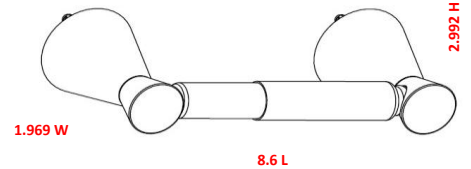

FERRARA Bath Accessories Collection

Specifications

Material Content zinc base, aluminum tube, aluminum ring
Installation hardware included

Dimensions

towel bar 18"

towel bar 24"

double towel bar 24"

towel ring

robe hook

toilet paper holder

Warranty & Compliances

Warranty 1 Year Limited Warranty

Order Codes & Finishes/Colors

| | mfg# / menards# | mfg# / menards# | mfg# / menards# |
|------------------------|--|---|--|
| Polished Chrome | 24" towel bar 728543 / 6751196 | 24" double towel bar 728550 / 6751197 | 18" towel bar 728535 / 6751195 |
| Polished Chrome | towel ring 728527 / 6751194 | robe hook 728519 / 6751193 | toilet paper holder 728501 / 6751192 |