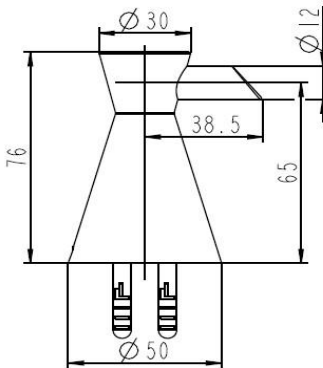

FERRARA Bath Accessories Collection

Specifications

Material Content zinc base, aluminum tube, aluminum ring
Installation hardware included

Dimensions

towel bar 18"

towel bar 24"

double towel bar 24"

towel ring

robe hook

toilet paper holder

Warranty & Compliances

Warranty 1 Year Limited Warranty

Order Codes & Finishes/Colors

| | mfg# / menards# | mfg# / menards# | mfg# / menards# |
|------------------------|--|---|--|
| Polished Chrome | 24" towel bar 728543 / 6751196 | 24" double towel bar 728550 / 6751197 | 18" towel bar 728535 / 6751195 |
| Polished Chrome | towel ring 728527 / 6751194 | robe hook 728519 / 6751193 | toilet paper holder 728501 / 6751192 |