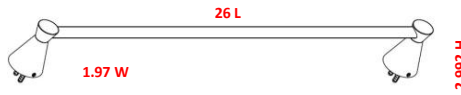

FERRARA Bath Accessories Collection

Specifications

Material Content zinc base, aluminum tube, aluminum ring
Installation hardware included

Dimensions

towel bar 18"

towel bar 24"

double towel bar 24"

towel ring

robe hook

toilet paper holder

Warranty & Compliances

Warranty 1 Year Limited Warranty

Order Codes & Finishes/Colors

| | mfg# / menards# | mfg# / menards# | mfg# / menards# |
|------------------------|--|---|--|
| Polished Chrome | 24" towel bar 728543 / 6751196 | 24" double towel bar 728550 / 6751197 | 18" towel bar 728535 / 6751195 |
| Polished Chrome | towel ring 728527 / 6751194 | robe hook 728519 / 6751193 | toilet paper holder 728501 / 6751192 |