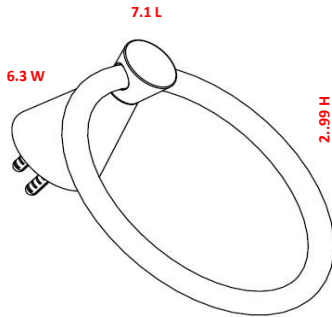

FERRARA Bath Accessories Collection

Specifications

Material Content zinc base, aluminum tube, aluminum ring
Installation hardware included

Dimensions

towel bar 18"

towel bar 24"

double towel bar 24"

towel ring

robe hook

toilet paper holder

Warranty & Compliances

Warranty 1 Year Limited Warranty

Order Codes & Finishes/Colors

| | mfg# / menards# | mfg# / menards# | mfg# / menards# |
|------------------------|--|---|--|
| Polished Chrome | 24" towel bar 728543 / 6751196 | 24" double towel bar 728550 / 6751197 | 18" towel bar 728535 / 6751195 |
| Polished Chrome | towel ring 728527 / 6751194 | robe hook 728519 / 6751193 | toilet paper holder 728501 / 6751192 |