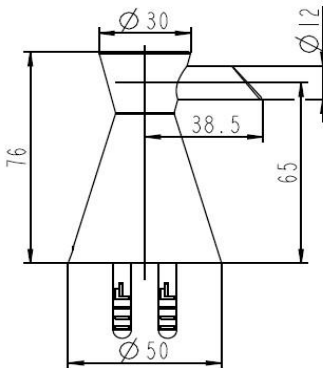

FERRARA Bath Accessories Collection

Specifications

Material Content zinc base, aluminum tube, aluminum ring
Installation hardware included

Dimensions

towel bar 18"

towel bar 24"

double towel bar 24"

towel ring

robe hook

toilet paper holder

Warranty & Compliances

Warranty 1 Year Limited Warranty

Order Codes & Finishes/Colors

	mfg# / menards#	mfg# / menards#	mfg# / menards#
	24" towel bar	24" double towel bar	18" towel bar
Polished Chrome	728543 / 6751196	728550 / 6751197	728535 / 6751195
	towel ring	robe hook	toilet paper holder
Polished Chrome	728527 / 6751194	728519 / 6751193	728501 / 6751192