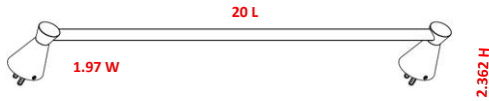

FERRARA Bath Accessories Collection

Specifications

Material Content zinc base, aluminum tube, aluminum ring
Installation hardware included

Dimensions

towel bar 18"

towel bar 24"

double towel bar 24"

towel ring

robe hook

toilet paper holder

Warranty & Compliances

Warranty 1 Year Limited Warranty

Order Codes & Finishes/Colors

	mfg# / menards#	mfg# / menards#	mfg# / menards#
	24" towel bar	24" double towel bar	18" towel bar
Polished Chrome	728543 / 6751196	728550 / 6751197	728535 / 6751195
	towel ring	robe hook	toilet paper holder
Polished Chrome	728527 / 6751194	728519 / 6751193	728501 / 6751192