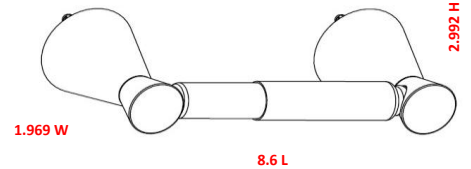

FERRARA Bath Accessories Collection

Specifications

Material Content zinc base, aluminum tube, aluminum ring
Installation hardware included

Dimensions

towel bar 18"

towel bar 24"

double towel bar 24"

towel ring

robe hook

toilet paper holder

Warranty & Compliances

Warranty 1 Year Limited Warranty

Order Codes & Finishes/Colors

	mfg# / menards#	mfg# / menards#	mfg# / menards#
	24" towel bar	24" double towel bar	18" towel bar
Polished Chrome	728543 / 6751196	728550 / 6751197	728535 / 6751195
	towel ring	robe hook	toilet paper holder
Polished Chrome	728527 / 6751194	728519 / 6751193	728501 / 6751192