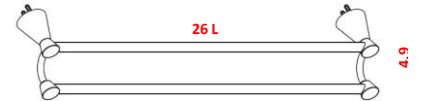

FERRARA Bath Accessories Collection

Specifications

Material Content zinc base, aluminum tube, aluminum ring
Installation hardware included

Dimensions

towel bar 18"

towel bar 24"

double towel bar 24"

towel ring

robe hook

toilet paper holder

Warranty & Compliances

Warranty 1 Year Limited Warranty

Order Codes & Finishes/Colors

	mfg# / menards#	mfg# / menards#	mfg# / menards#
	24" towel bar	24" double towel bar	18" towel bar
Polished Chrome	728543 / 6751196	728550 / 6751197	728535 / 6751195
	towel ring	robe hook	toilet paper holder
Polished Chrome	728527 / 6751194	728519 / 6751193	728501 / 6751192