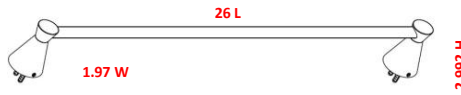

FERRARA Bath Accessories Collection

Specifications

Material Content zinc base, aluminum tube, aluminum ring
Installation hardware included

Dimensions

towel bar 18"

towel bar 24"

double towel bar 24"

towel ring

robe hook

toilet paper holder

Warranty & Compliances

Warranty 1 Year Limited Warranty

Order Codes & Finishes/Colors

	mfg# / menards#	mfg# / menards#	mfg# / menards#
	24" towel bar	24" double towel bar	18" towel bar
Polished Chrome	728543 / 6751196	728550 / 6751197	728535 / 6751195
	towel ring	robe hook	toilet paper holder
Polished Chrome	728527 / 6751194	728519 / 6751193	728501 / 6751192