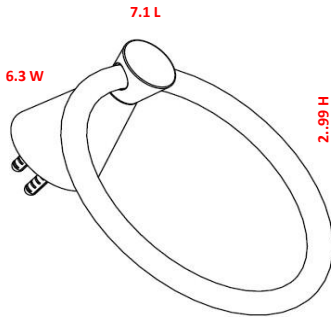

FERRARA Bath Accessories Collection

Specifications

Material Content zinc base, aluminum tube, aluminum ring
Installation hardware included

Dimensions

towel bar 18"

towel bar 24"

double towel bar 24"

towel ring

robe hook

toilet paper holder

Warranty & Compliances

Warranty 1 Year Limited Warranty

Order Codes & Finishes/Colors

	mfg# / menards#	mfg# / menards#	mfg# / menards#
	24" towel bar	24" double towel bar	18" towel bar
Polished Chrome	728543 / 6751196	728550 / 6751197	728535 / 6751195
	towel ring	robe hook	toilet paper holder
Polished Chrome	728527 / 6751194	728519 / 6751193	728501 / 6751192