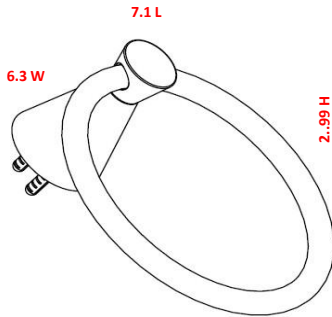

FERRARA Bath Accessories Collection

Specifications

Material Content zinc base, aluminum tube, aluminum ring
Installation hardware included

Dimensions

towel bar 18"

towel bar 24"

double towel bar 24"

towel ring

robe hook

toilet paper holder

Warranty & Compliances

Warranty 1 Year Limited Warranty

Order Codes & Finishes/Colors

	mfg# / menards#	mfg# / menards#	mfg# / menards#
	24" towel bar	24" double towel bar	18" towel bar
Polished Chrome	728543 / 6751196	728550 / 6751197	728535 / 6751195
	towel ring	robe hook	toilet paper holder
Polished Chrome	728527 / 6751194	728519 / 6751193	728501 / 6751192