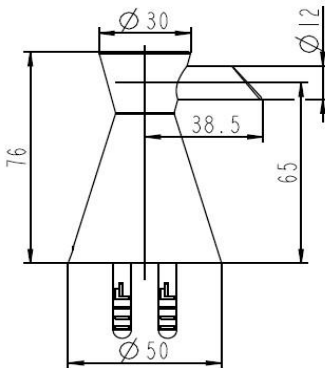

FERRARA Bath Accessories Collection

Specifications

Material Content zinc base, aluminum tube, aluminum ring
Installation hardware included

Dimensions

towel bar 18"

towel bar 24"

double towel bar 24"

towel ring

robe hook

toilet paper holder

Warranty & Compliances

Warranty 1 Year Limited Warranty

Order Codes & Finishes/Colors

	mfg# / menards#	mfg# / menards#	mfg# / menards#
	24" towel bar	24" double towel bar	18" towel bar
Polished Chrome	728543 / 6751196	728550 / 6751197	728535 / 6751195
	towel ring	robe hook	toilet paper holder
Polished Chrome	728527 / 6751194	728519 / 6751193	728501 / 6751192