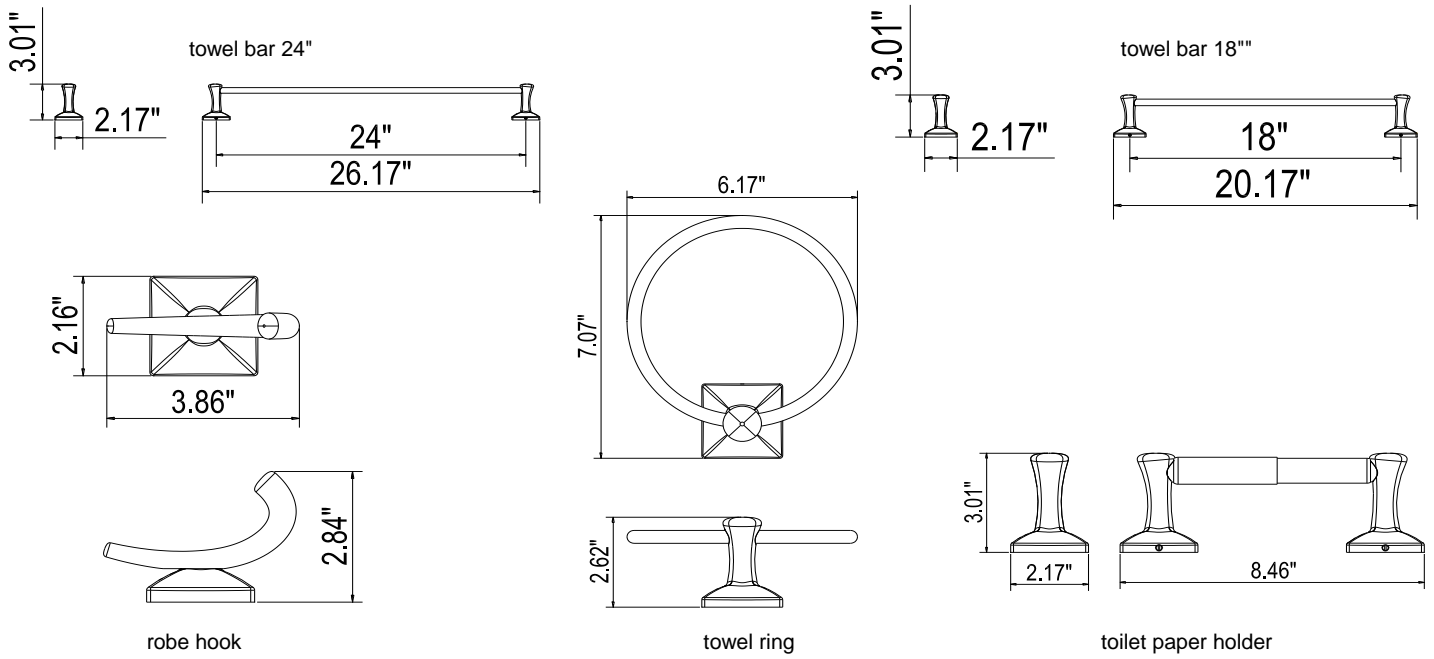

EVERETT Bath Accessories Collection

Specifications

Material Content zinc base, aluminum tube, aluminum ring
Installation hardware included

Dimensions

Warranty & Compliances

Warranty 1 Year Limited Warranty

Order Codes & Finishes/Colors

	mfg# / menards#	mfg# / menards#	mfg# / menards#
	24" towel bar	18" towel bar	toilet paper holder
Brushed Nickel	728402 / 6751140	728410 / 6751141	728428 / 6751141
Oil Rubbed Bronze	728451 / 6751150	728469 / 6751151	728477 / 6751152
	mfg# / menards#	mfg# / menards#	
	towel ring	robe hook	
Brushed Nickel	728436 / 6751143	728444 / 6751144	
Oil Rubbed Bronze	728485 / 6751153	728493 / 6751154	