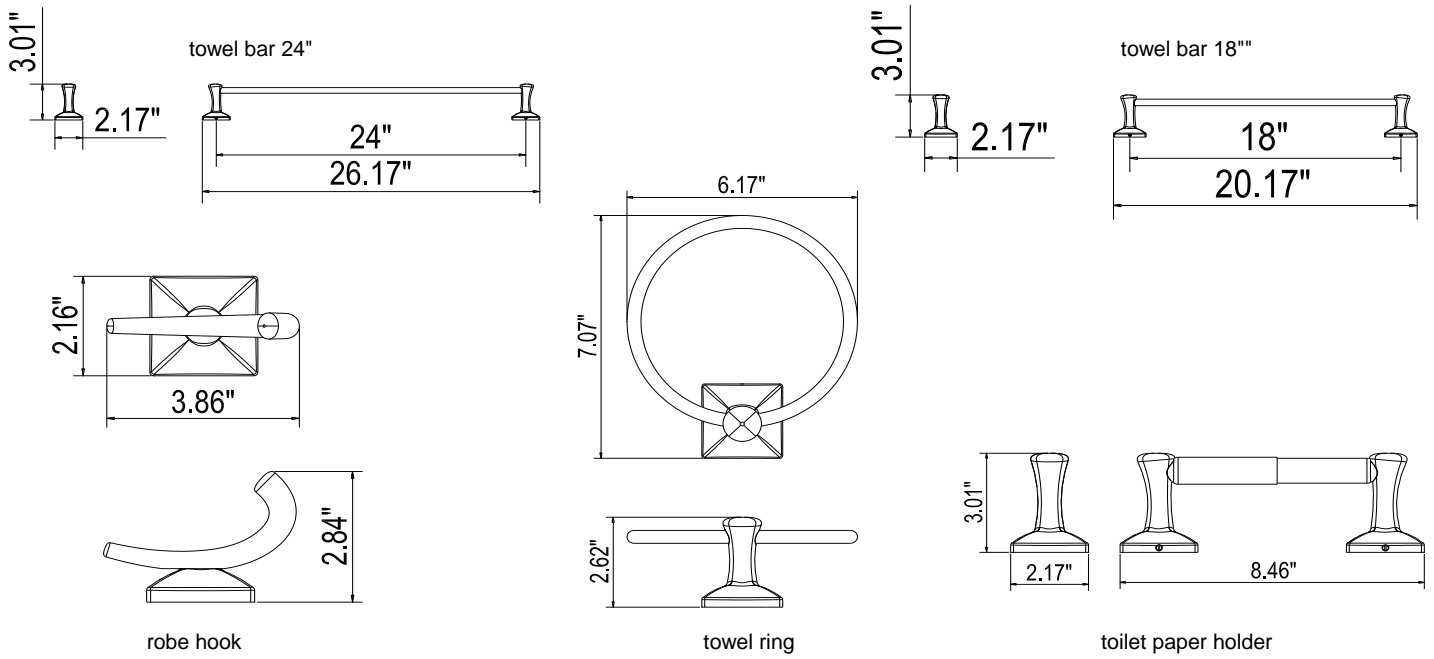

## Specifications

**Material Content** zinc base, aluminum tube, aluminum ring  
**Installation hardware** included

## Dimensions

## Order Codes & Finishes/Colors

	mfg# / menards#	mfg# / menards#	mfg# / menards#
	<b>24" towel bar</b>	<b>18" towel bar</b>	<b>toilet paper holder</b>
<b>Brushed Nickel</b>	728402 / 6751140	728410 / 6751141	728428 / 6751141
<b>Oil Rubbed Bronze</b>	728451 / 6751150	728469 / 6751151	728477 / 6751152
	mfg# / menards#	mfg# / menards#	
	<b>towel ring</b>	<b>robe hook</b>	
<b>Brushed Nickel</b>	728436 / 6751143	728444 / 6751144	
<b>Oil Rubbed Bronze</b>	728485 / 6751153	728493 / 6751154	