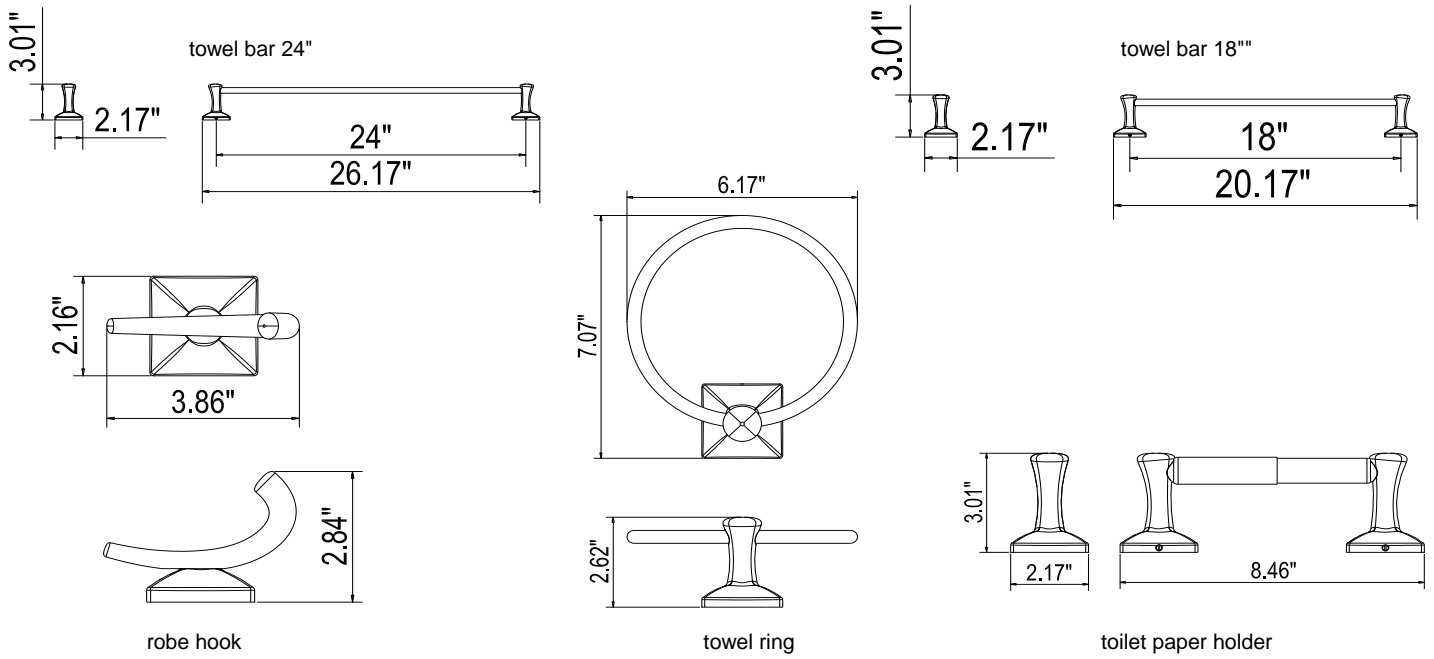

EVERETT Bath Accessories Collection

Specifications

Material Content zinc base, aluminum tube, aluminum ring
Installation hardware included

Dimensions

Warranty & Compliances

Warranty 1 Year Limited Warranty

Order Codes & Finishes/Colors

| | mfg# / menards# | mfg# / menards# | mfg# / menards# |
|--------------------------|----------------------|----------------------|----------------------------|
| | 24" towel bar | 18" towel bar | toilet paper holder |
| Brushed Nickel | 728402 / 6751140 | 728410 / 6751141 | 728428 / 6751141 |
| Oil Rubbed Bronze | 728451 / 6751150 | 728469 / 6751151 | 728477 / 6751152 |
| | mfg# / menards# | mfg# / menards# | |
| | towel ring | robe hook | |
| Brushed Nickel | 728436 / 6751143 | 728444 / 6751144 | |
| Oil Rubbed Bronze | 728485 / 6751153 | 728493 / 6751154 | |