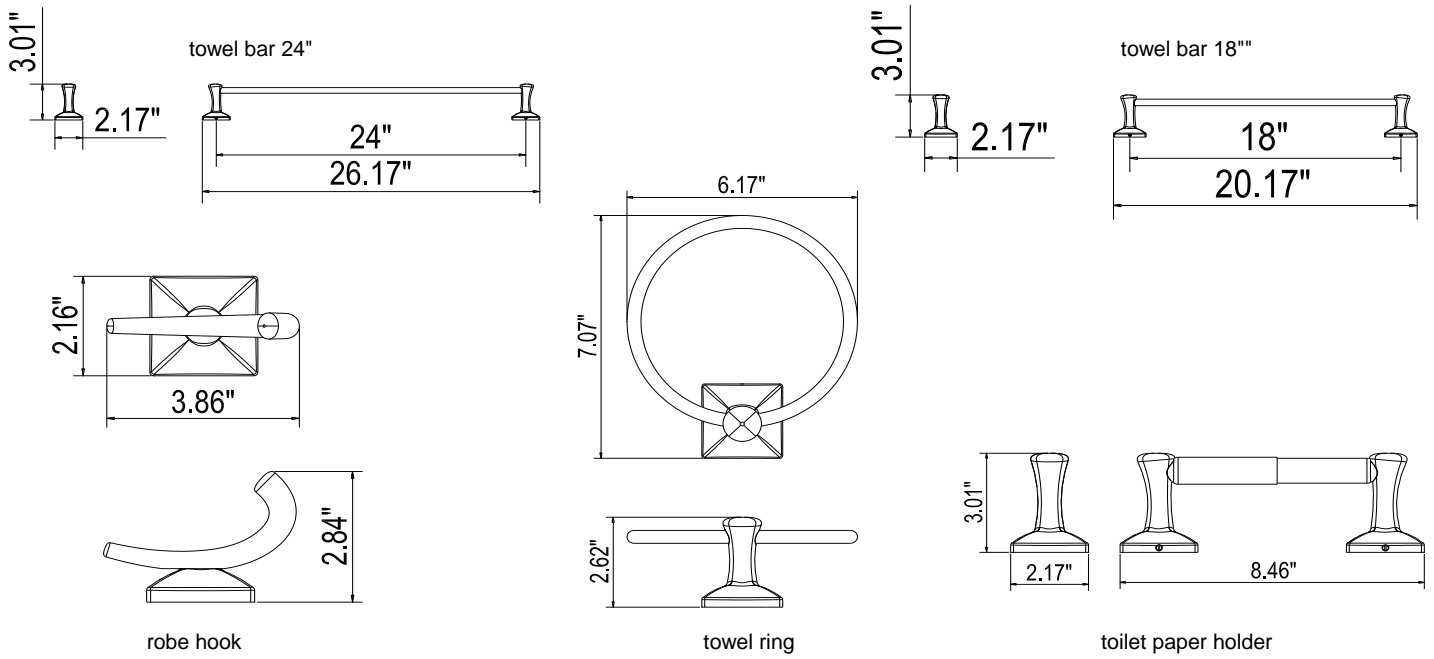

EVERETT Bath Accessories Collection

Specifications

Material Content zinc base, aluminum tube, aluminum ring
Installation hardware included

Dimensions

Warranty & Compliances

Warranty 1 Year Limited Warranty

Order Codes & Finishes/Colors

	mfg# / menards#	mfg# / menards#	mfg# / menards#
	24" towel bar	18" towel bar	toilet paper holder
Brushed Nickel	728402 / 6751140	728410 / 6751141	728428 / 6751141
Oil Rubbed Bronze	728451 / 6751150	728469 / 6751151	728477 / 6751152
	towel ring	robe hook	
Brushed Nickel	728436 / 6751143	728444 / 6751144	
Oil Rubbed Bronze	728485 / 6751153	728493 / 6751154	