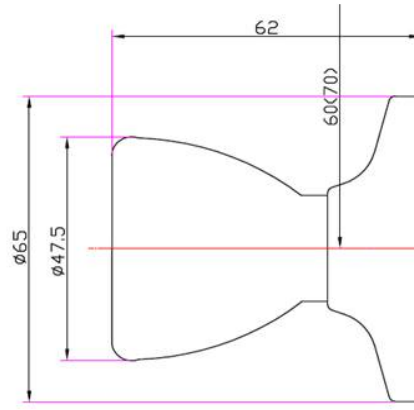

TERRACE (Half Moon Spindle) Dummy Knob

Specifications

Latch Type	-
Door Prep	-
Backset	-
Door Thickness	-
Cylinder	-
Faceplate	-
Strike	-
Bolt	-
Door Handing	Non-handed. Reversible for Left or Right hand doors.
Keyway	-
Keyed Alike	-

Dimensions

Warranty & Compliances

Warranty	Limited Lifetime Mechanical / 5 year Finish
ANSI/BHMA	Meets ANSI Grade 3 certified
ADA	N/A
UL	N/A

Order Codes

View Pack

Polished Brass (US3)	728287
Antique Brass	728337
Satin Nickel	728386
Oil Rubbed Bronze	728691