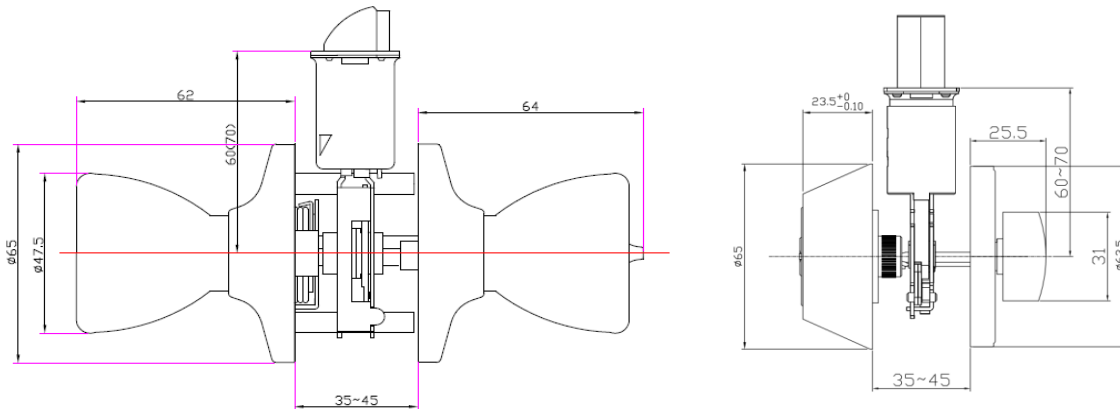

## Specifications

<b>Latch Type</b>	Universal 6-way latch
<b>Door Prep</b>	Cross bore 2-1/8" dia (54mm). Edge bore 1-1/16" dia (27mm)
<b>Backset</b>	Adjustable to 2-3/8" or 2-3/4"
<b>Door Thickness</b>	1-3/8" - 1-3/4" door standard
<b>Cylinder</b>	5-pin with Anti-Bump feature
<b>Faceplate</b>	1" x 2-1/4" radius corner. (Square and drive-in also included)
<b>Strike</b>	Standard radius corner . Other options available.
<b>Bolt</b>	Full 1/2" throw. Nickel plated.
<b>Door Handing</b>	Non-handed. Reversible for Left or Right hand doors.
<b>Keyway</b>	KW1
<b>Keyed Alike</b>	KA3 - 2 sets of 3 per cut case

## Dimensions