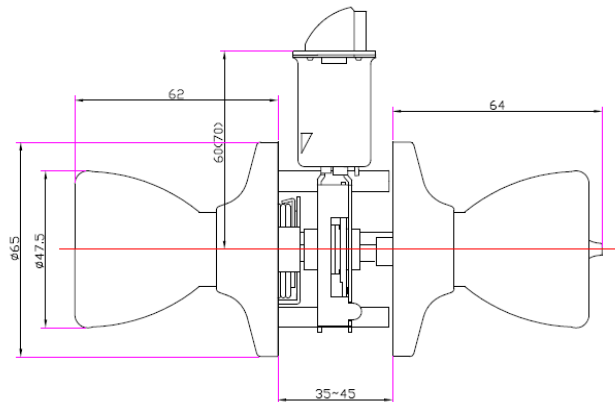

# TERRACE (Half Moon Spindle) Privacy Knob

## Specifications

<b>Latch Type</b>	Universal 6-way latch
<b>Door Prep</b>	Cross bore 2-1/8" dia (54mm). Edge bore 1-1/16" dia (27mm)
<b>Backset</b>	Adjustable to 2-3/8" or 2-3/4"
<b>Door Thickness</b>	1-3/8" - 1-3/4" door standard
<b>Bolt</b>	Full 1/2" throw. Nickel plated.
<b>Faceplate</b>	1" x 2-1/4" radius corner. (Square and drive-in also included)
<b>Strike</b>	Standard radius corner . Other options available.
<b>Door Handing</b>	Non-handed. Reversible for Left or Right hand doors.

## Dimensions