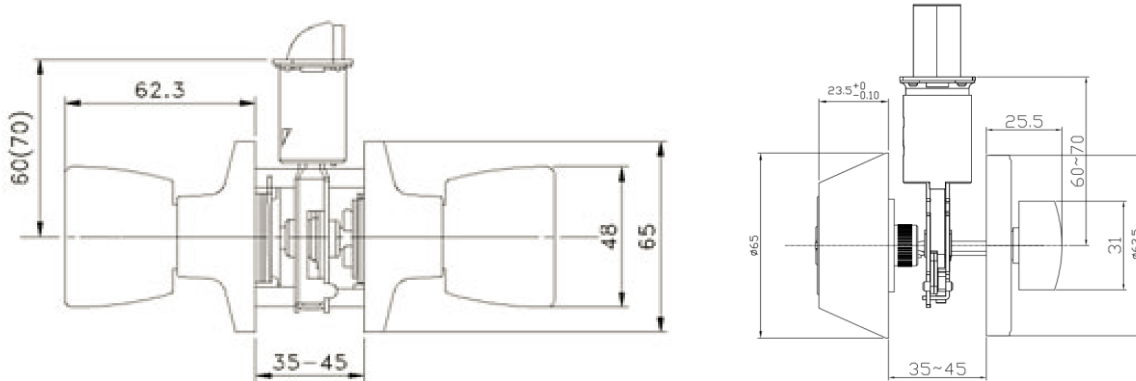

## Specifications

<b>Latch Type</b>	Universal 6-way latch
<b>Door Prep</b>	Cross bore 2-1/8" dia (54mm). Edge bore 1-1/16" dia (27mm)
<b>Backset</b>	Adjustable to 2-3/8" or 2-3/4"
<b>Door Thickness</b>	1-3/8" - 1-3/4" door standard
<b>Cylinder</b>	5-pin with Anti-Bump feature
<b>Faceplate</b>	1" x 2-1/4" radius corner. (Square and drive-in also included)
<b>Strike</b>	Standard radius corner . Other options available.
<b>Bolt</b>	Full 1/2" throw/Deadbolt 1" throw. Nickel plated.
<b>Door Handing</b>	Non-handed. Reversible for Left or Right hand doors.
<b>Keyway</b>	KW1
<b>Keyed Alike</b>	KA3 - 2 sets of 3 per cut case

## Dimensions