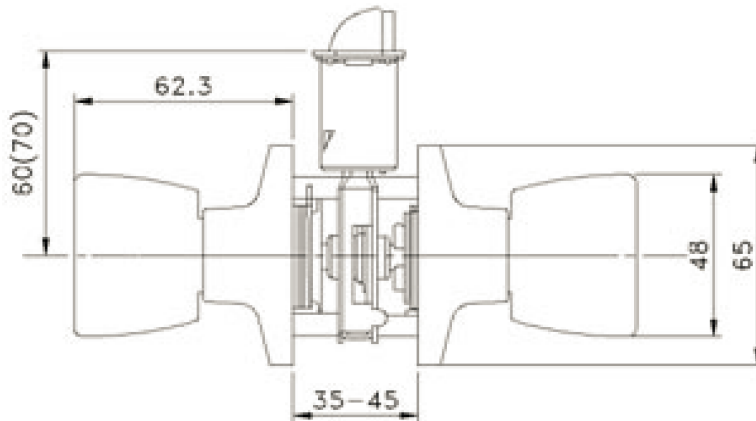

Dimensions

Warranty & Compliances

Warranty	Limited Lifetime Mechanical / 5 year Finish
ANSI/BHMA	ANSI Grade 3 certified
ADA	N/A
UL	N/A

Order Codes

View Pack

Polished Brass (US3)	728105
Satin Nickel (US15)	728204

Type:
Job:
Order Code:
Approvals: