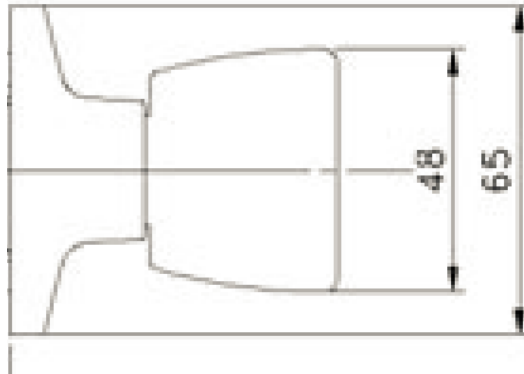

TERRACE Dummy Knob

Specifications

Latch Type	-
Door Prep	-
Backset	-
Door Thickness	-
Cylinder	-
Faceplate	-
Strike	-
Bolt	-
Door Handing	Non-handed. Reversible for Left or Right hand doors.
Keyway	-
Keyed Alike	-

Dimensions

Warranty & Compliances

Warranty	Limited Lifetime Mechanical / 5 year Finish
ANSI/BHMA	N/A
ADA	N/A
UL	N/A

Order Codes

View Pack

Polished Brass (US3)	728071
Satin Nickel (US15)	728170

Type:
Job:
Order Code:
Approvals: