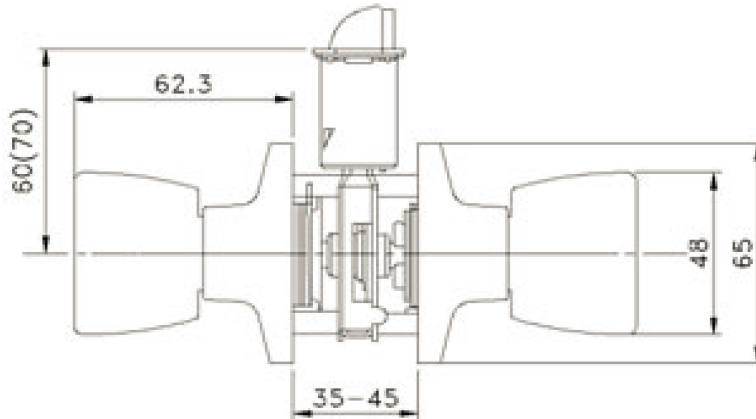

TERRACE Privacy Knob

Specifications

Latch Type	Universal 6-way latch
Door Prep	Cross bore 2-1/8" dia (54mm). Edge bore 1-1/16" dia (27mm)
Backset	Adjustable to 2-3/8" or 2-3/4"
Door Thickness	1-3/8" - 1-3/4" door standard
Faceplate	1" x 2-1/4" radius corner. (Square and drive-in also included)
Strike	Standard radius corner . Other options available.
Bolt	Full 1/2" throw. Nickel plated.
Door Handing	Non-handed. Reversible for Left or Right hand doors.

Dimensions

Warranty & Compliances

Warranty	Limited Lifetime Mechanical / 5 year Finish
ANSI/BHMA	ANSI Grade 3 certified
ADA	N/A
UL	N/A

Order Codes

View Pack

Polished Brass (US3)	728105
Satin Nickel (US15)	728204