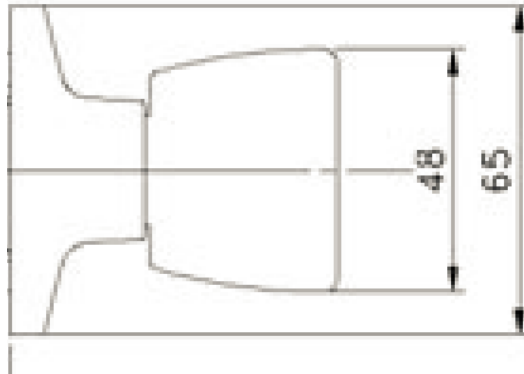

## Specifications

Latch Type	-
Door Prep	-
Backset	-
Door Thickness	-
Cylinder	-
Faceplate	-
Strike	-
Bolt	-
Door Handing	Non-handed. Reversible for Left or Right hand doors.
Keyway	-
Keyed Alike	-

## Dimensions