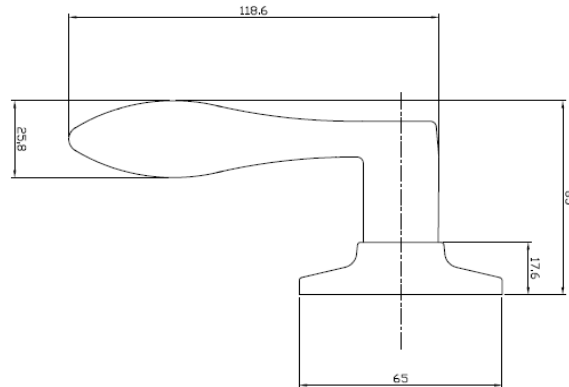

STRATFORD Dummy Lever

Specifications

Latch Type	-
Door Prep	-
Backset	-
Door Thickness	-
Cylinder	-
Faceplate	-
Strike	-
Bolt	-
Door Handing	Right hand.
Keyway	-
Keyed Alike	-

Dimensions

Warranty & Compliances

Warranty	Limited Lifetime Mechanical / 5 year Finish
ANSI/BHMA	N/A
ADA	N/A
UL	N/A

Order Codes

<i>View Pack</i>	Right Hand	Left Hand
Polished Brass	727875	726976
Satin Nickel	727925	726984
Oil Rubbed Bronze	727974	726992