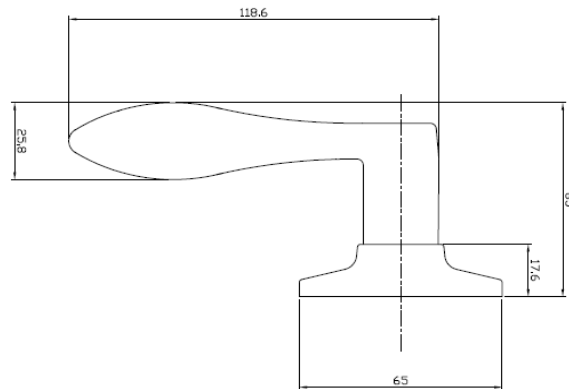

STRATFORD Dummy Lever

Specifications

Latch Type	-
Door Prep	-
Backset	-
Door Thickness	-
Cylinder	-
Faceplate	-
Strike	-
Bolt	-
Door Handing	Right hand.
Keyway	-
Keyed Alike	-

Dimensions

Warranty & Compliances

Warranty	Limited Lifetime Mechanical / 5 year Finish
ANSI/BHMA	N/A
ADA	N/A
UL	N/A

Order Codes

<i>View Pack</i>	Right Hand	Left Hand
Polished Brass	727875	726976
Satin Nickel	727925	726984
Oil Rubbed Bronze	727974	726992