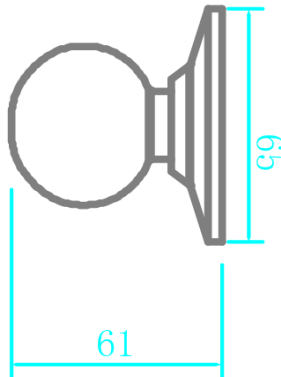

# Canton Dummy Knob

## Specifications

Latch Type	-
Door Prep	-
Backset	-
Door Thickness	-
Cylinder	-
Faceplate	-
Strike	-
Bolt	-
Door Handing	Non-handed. Reversible for Left or Right hand doors.
Keyway	-
Keyed Alike	-

## Dimensions