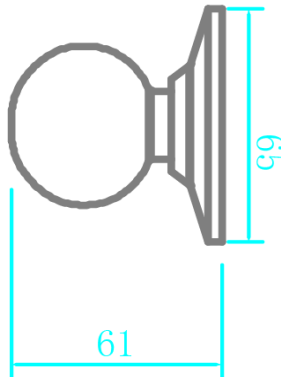

Dimensions

Warranty & Compliances

Warranty	Limited Lifetime Mechanical / 5 year Finish
ANSI/BHMA	ANSI Grade 3 certified
ADA	N/A
UL	N/A

Order Codes

View Pack

Satin Nickel (US15)	727305
Oil Rubbed Bronze (US10B)	727354

Type:
Job:
Order Code:
Approvals: