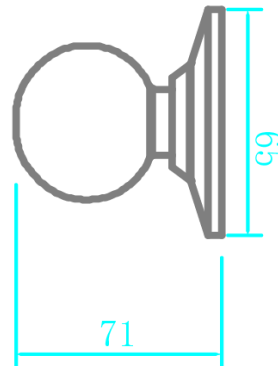

Dimensions

Warranty & Compliances

Warranty	Limited Lifetime Mechanical / 5 year Finish
ANSI/BHMA	ANSI Grade 3 certified
ADA	N/A
UL	N/A

Order Codes

View Pack

Polished Brass (US3)	727008
Satin Nickel (US15)	727107
Oil Rubbed Bronze (US10B)	727156

Type:
Job:
Order Code:
Approvals:

Design House reserves the right to make changes in materials, specifications & models at any time. Design House also reserves the right to discontinue product without notice or obligation.