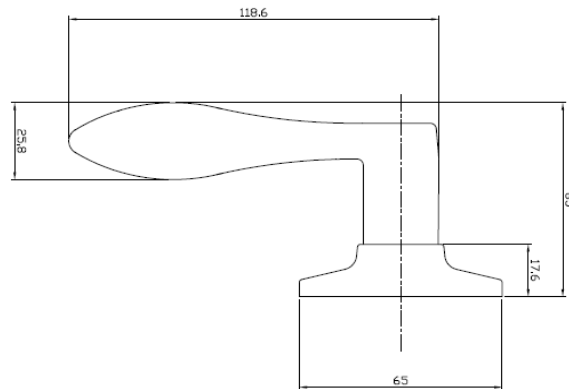

STRATFORD Dummy Lever

Specifications

Latch Type	-
Door Prep	-
Backset	-
Door Thickness	-
Cylinder	-
Faceplate	-
Strike	-
Bolt	-
Door Handing	Left handed.
Keyway	-
Keyed Alike	-

Dimensions

Warranty & Compliances

Warranty	Limited Lifetime Mechanical / 5 year Finish
ANSI/BHMA	N/A
ADA	N/A
UL	N/A

Order Codes

<i>View Pack</i>	Right Hand	Left Hand
Polished Brass	727875	726976
Satin Nickel	727925	726984
Oil Rubbed Bronze	727974	726992