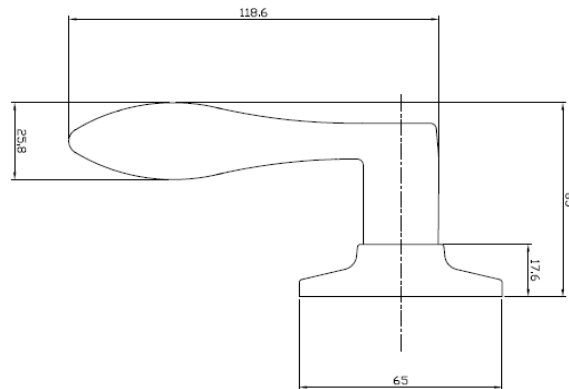

STRATFORD Dummy Lever

Specifications

Latch Type	-
Door Prep	-
Backset	-
Door Thickness	-
Cylinder	-
Faceplate	-
Strike	-
Bolt	-
Door Handing	Left handed.
Keyway	-
Keyed Alike	-

Dimensions

Warranty & Compliances

Warranty	Limited Lifetime Mechanical / 5 year Finish
ANSI/BHMA	N/A
ADA	N/A
UL	N/A

Order Codes

View Pack	Right Hand	Left Hand
Polished Brass	727875	726976
Satin Nickel	727925	726984
Oil Rubbed Bronze	727974	726992