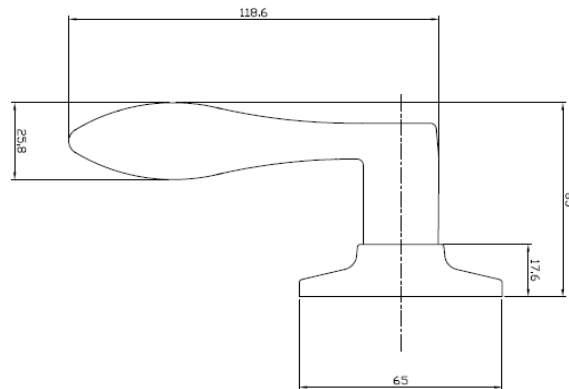

## Specifications

Latch Type	-
Door Prep	-
Backset	-
Door Thickness	-
Cylinder	-
Faceplate	-
Strike	-
Bolt	-
Door Handing	Left handed.
Keyway	-
Keyed Alike	-

## Dimensions

## Order Codes

<i>View Pack</i>	Right Hand	Left Hand
Polished Brass	727875	726976
Satin Nickel	727925	726984
Oil Rubbed Bronze	727974	726992

Type:
Job:
Order Code:
Approvals:

Design House reserves the right to make changes in materials, specifications & models at any time. Design House also reserves the right to discontinue product without notice or obligation.