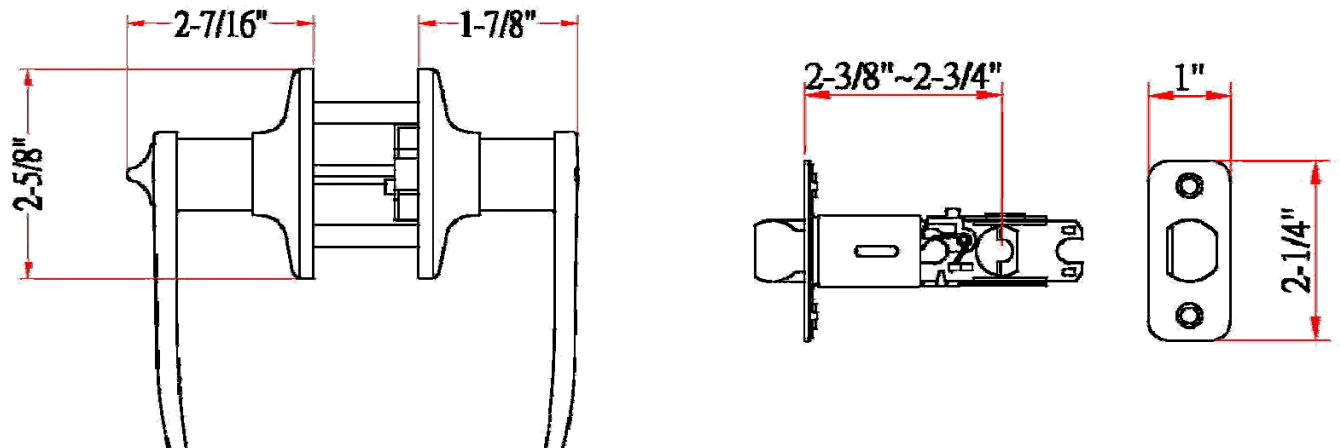

DELAVAN Privacy 2W

Specifications

Latch Type	2-Way Latch
Door Prep	Cross bore 2-1/8" dia (54mm). Edge bore 1" dia (25mm)
Backset	Adjustable to 2-3/8" or 2-3/4"
Door Thickness	1-3/8" - 1-3/4" door standard
Cylinder	—
Faceplate	1" x 2-1/4" radius corner. (square corner & 6W or drive-in also available)
Strike	Standard radius corner. Other options available.
Bolt	Full 1/2" throw. Nickel plated.
Door Handing	Non-handed. Reversible for Left or Right hand doors.
Keyway	—
Keyed Alike	—

Dimensions

Warranty & Compliances

Warranty	Limited Lifetime Mechanical / 5 year Finish
ANSI/BHMA	Meets ANSI Grade 3 specification
UL	UL Listed for use on fire doors (up to 3 hours)

Order Codes

	Box Pack	
Satin Nickel (US15)	702084	
Oil Rubbed Bronze (US10B)	702340	