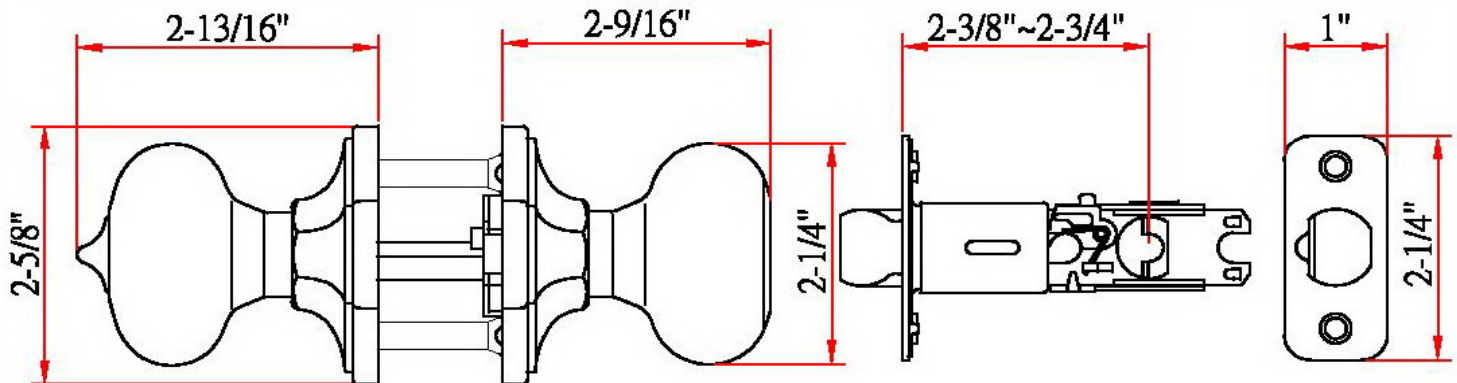

Dimensions

Warranty & Compliances

Warranty	Limited Lifetime Mechanical / 5 year Finish
ANSI/BHMA	ANSI Grade 3 Certified
ADA	N/A
UL	UL Listed for use on fire doors (up to 3 hours)

Order Codes

Satin Nickel (US15)

View Pack
702803

Type:

Job:

Order Code:

Approvals:

Design House reserves the right to make changes in materials, specifications & models at any time. Design House also reserves the right to discontinue product without notice or obligation.