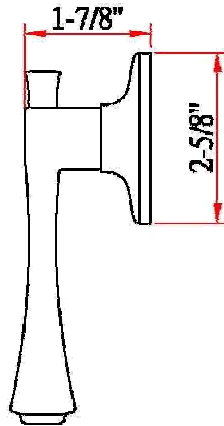

IRONWOOD Dummy Lever

Specifications

Latch Type	—
Door Prep	—
Backset	—
Door Thickness	—
Cylinder	—
Faceplate	—
Strike	—
Latch Bolt	—
Door Handing	Non-handed. Reversible for Left or Right hand doors.
Keyway	—
Keyed Alike	—

Dimensions

Warranty & Compliances

Warranty	Limited Lifetime Mechanical / 5 year Finish
ANSI/BHMA	Meets ANSI Grade 3 specification
ADA	N/A
UL	N/A

Order Codes

Box Pack	2W
Satin Nickel (US15)	755421
Brushed Bronze	702449