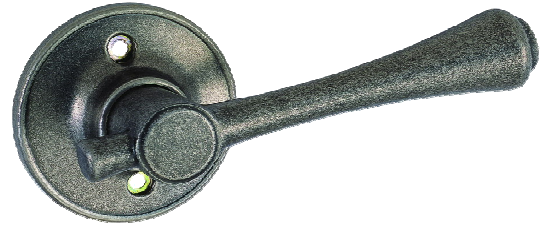

IRONWOOD Dummy Lever

Specifications

Latch Type	—
Door Prep	—
Backset	—
Door Thickness	—
Cylinder	—
Faceplate	—
Strike	—
Latch Bolt	—
Door Handing	Non-handed. Reversible for Left or Right hand doors.
Keyway	—
Keyed Alike	—

Dimensions

Warranty & Compliances

Warranty	Limited Lifetime Mechanical / 5 year Finish
ANSI/BHMA	Meets ANSI Grade 3 specification
ADA	N/A
UL	N/A

Order Codes

Box Pack	2W
Satin Nickel (US15)	755421
Brushed Bronze	702449