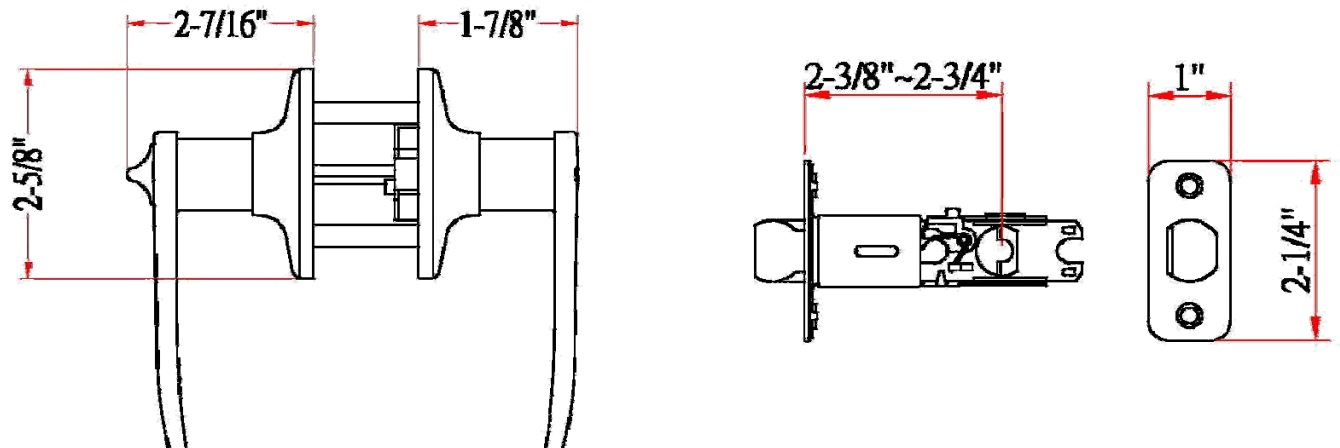

DELAVAN Privacy 2W

Specifications

Latch Type	2-Way Latch
Door Prep	Cross bore 2-1/8" dia (54mm). Edge bore 1" dia (25mm)
Backset	Adjustable to 2-3/8" or 2-3/4"
Door Thickness	1-3/8" - 1-3/4" door standard
Cylinder	—
Faceplate	1" x 2-1/4" radius corner. (square corner & 6W or drive-in also available)
Strike	Standard radius corner. Other options available.
Bolt	Full 1/2" throw. Nickel plated.
Door Handing	Non-handed. Reversible for Left or Right hand doors.
Keyway	—
Keyed Alike	—

Dimensions

Warranty & Compliances

Warranty	Limited Lifetime Mechanical / 5 year Finish
ANSI/BHMA	Meets ANSI Grade 3 specification
UL	UL Listed for use on fire doors (up to 3 hours)

Order Codes

Satin Nickel (US15)	Box Pack 702084	
Oil Rubbed Bronze (US10B)	702340	