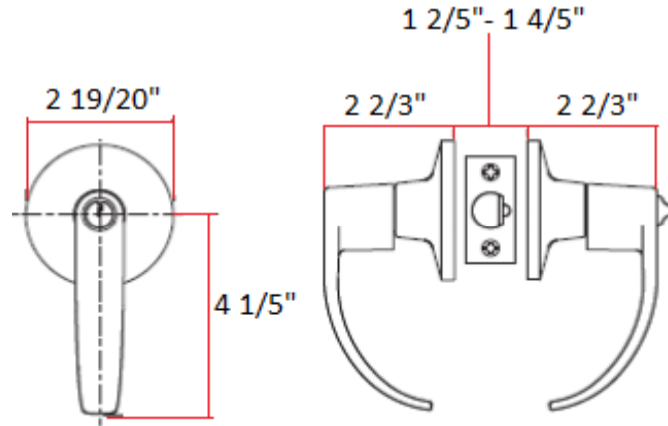

## Specifications

<b>Latch Type</b>	2-Way Latch
<b>Door Prep</b>	Cross bore 2-1/8" dia (54mm). Edge bore 1" dia (25mm)
<b>Backset</b>	Adjustable to 2-3/8" or 2-3/4"
<b>Door Thickness</b>	1-3/8" - 1-3/4" door standard
<b>Cylinder</b>	5-pin High Security
<b>Faceplate</b>	1" x 2-1/4" Square Corner
<b>Strike</b>	T-Strike
<b>Bolt</b>	Full 1/2" throw Stainless Steel
<b>Door Handing</b>	Non-handed. Reversible for Left or Right hand doors.
<b>Keyway</b>	KW1
<b>Keyed Alike</b>	

## Dimensions