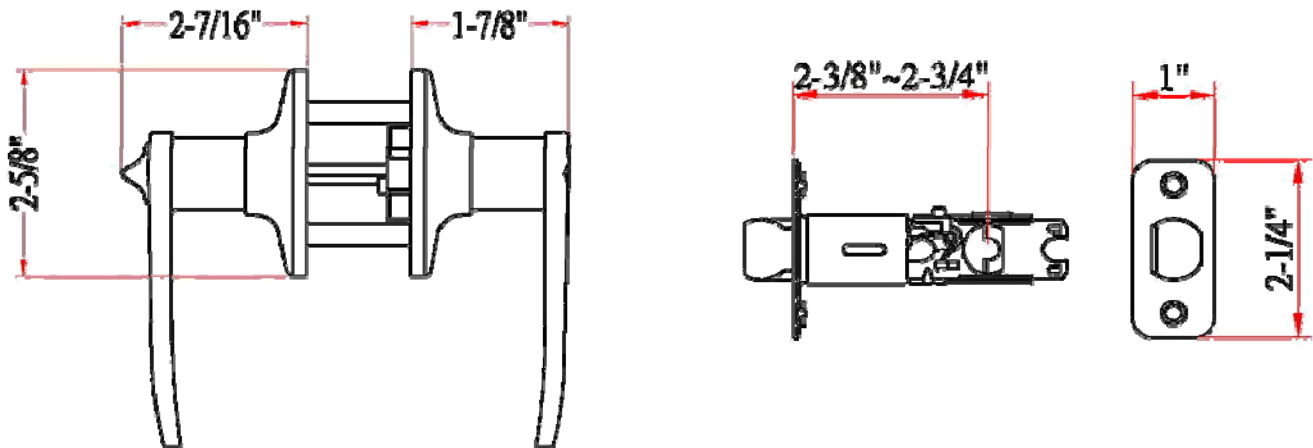

DELAVAN Privacy 2W

Specifications

Latch Type	2-Way Latch
Door Prep	Cross bore 2-1/8" dia (54mm). Edge bore 1" dia (25mm)
Backset	Adjustable to 2-3/8" or 2-3/4"
Door Thickness	1-3/8" - 1-3/4" door standard
Cylinder	—
Faceplate	1" x 2-1/4" radius corner. (square corner & 6W or drive-in also available)
Strike	Standard radius corner. Other options available.
Bolt	Full 1/2" throw. Nickel plated.
Door Handing	Non-handed. Reversible for Left or Right hand doors.
Keyway	—
Keyed Alike	—

Dimensions

Warranty & Compliances

Warranty	Limited Lifetime Mechanical / 5 year Finish
ANSI/BHMA	Meets ANSI Grade 3 specification
UL	UL Listed for use on fire doors (up to 3 hours)

Order Codes

Satin Nickel (US15)	Box Pack 702084	
Oil Rubbed Bronze (US10B)	702340	