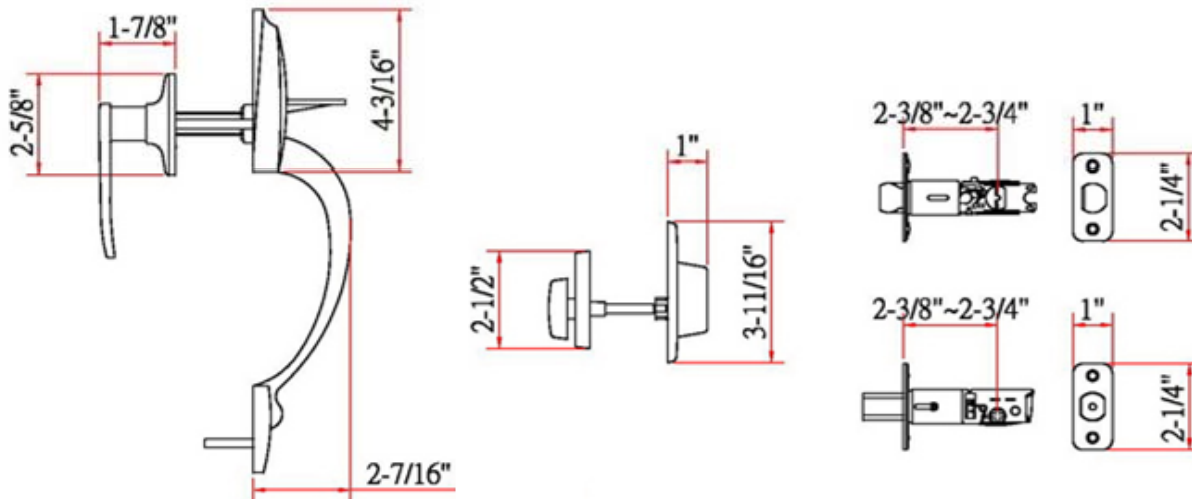

## Specifications

<b>Latch Type</b>	2-Way Latch
<b>Door Prep</b>	Cross bore 2-1/8" dia (54mm). Edge bore 1" dia (25mm)
<b>Backset</b>	Adjustable to 2-3/8" or 2-3/4"
<b>Door Thickness</b>	1-3/8" or 1-3/4" door standard
<b>Cylinder</b>	5-pin High Security - removable core
<b>Faceplate</b>	1" x 2-1/4" radius corner. (square corner & 6W or drive-in also available)
<b>Strike</b>	Standard radius corner. Other options available.
<b>Bolt</b>	(Full 1" throw Deadbolt). (Full 1/2" throw Handleset). Nickel plated.
<b>Door Handing</b>	Non-handed. Reversible for Left or Right hand doors.
<b>Keyway</b>	KW1
<b>Keyed Alike</b>	KD - keyed differently

## Dimensions

## Order Codes

	<b>Box Pack</b>
<b>Oil Rubbed Bronze</b>	702050
<b>Satin Nickel</b>	702068

Type:

Job:

Order Code:

Approvals:

Design House reserves the right to make changes in materials, specifications & models at any time. Design House also reserves the right to discontinue product without notice or obligation.